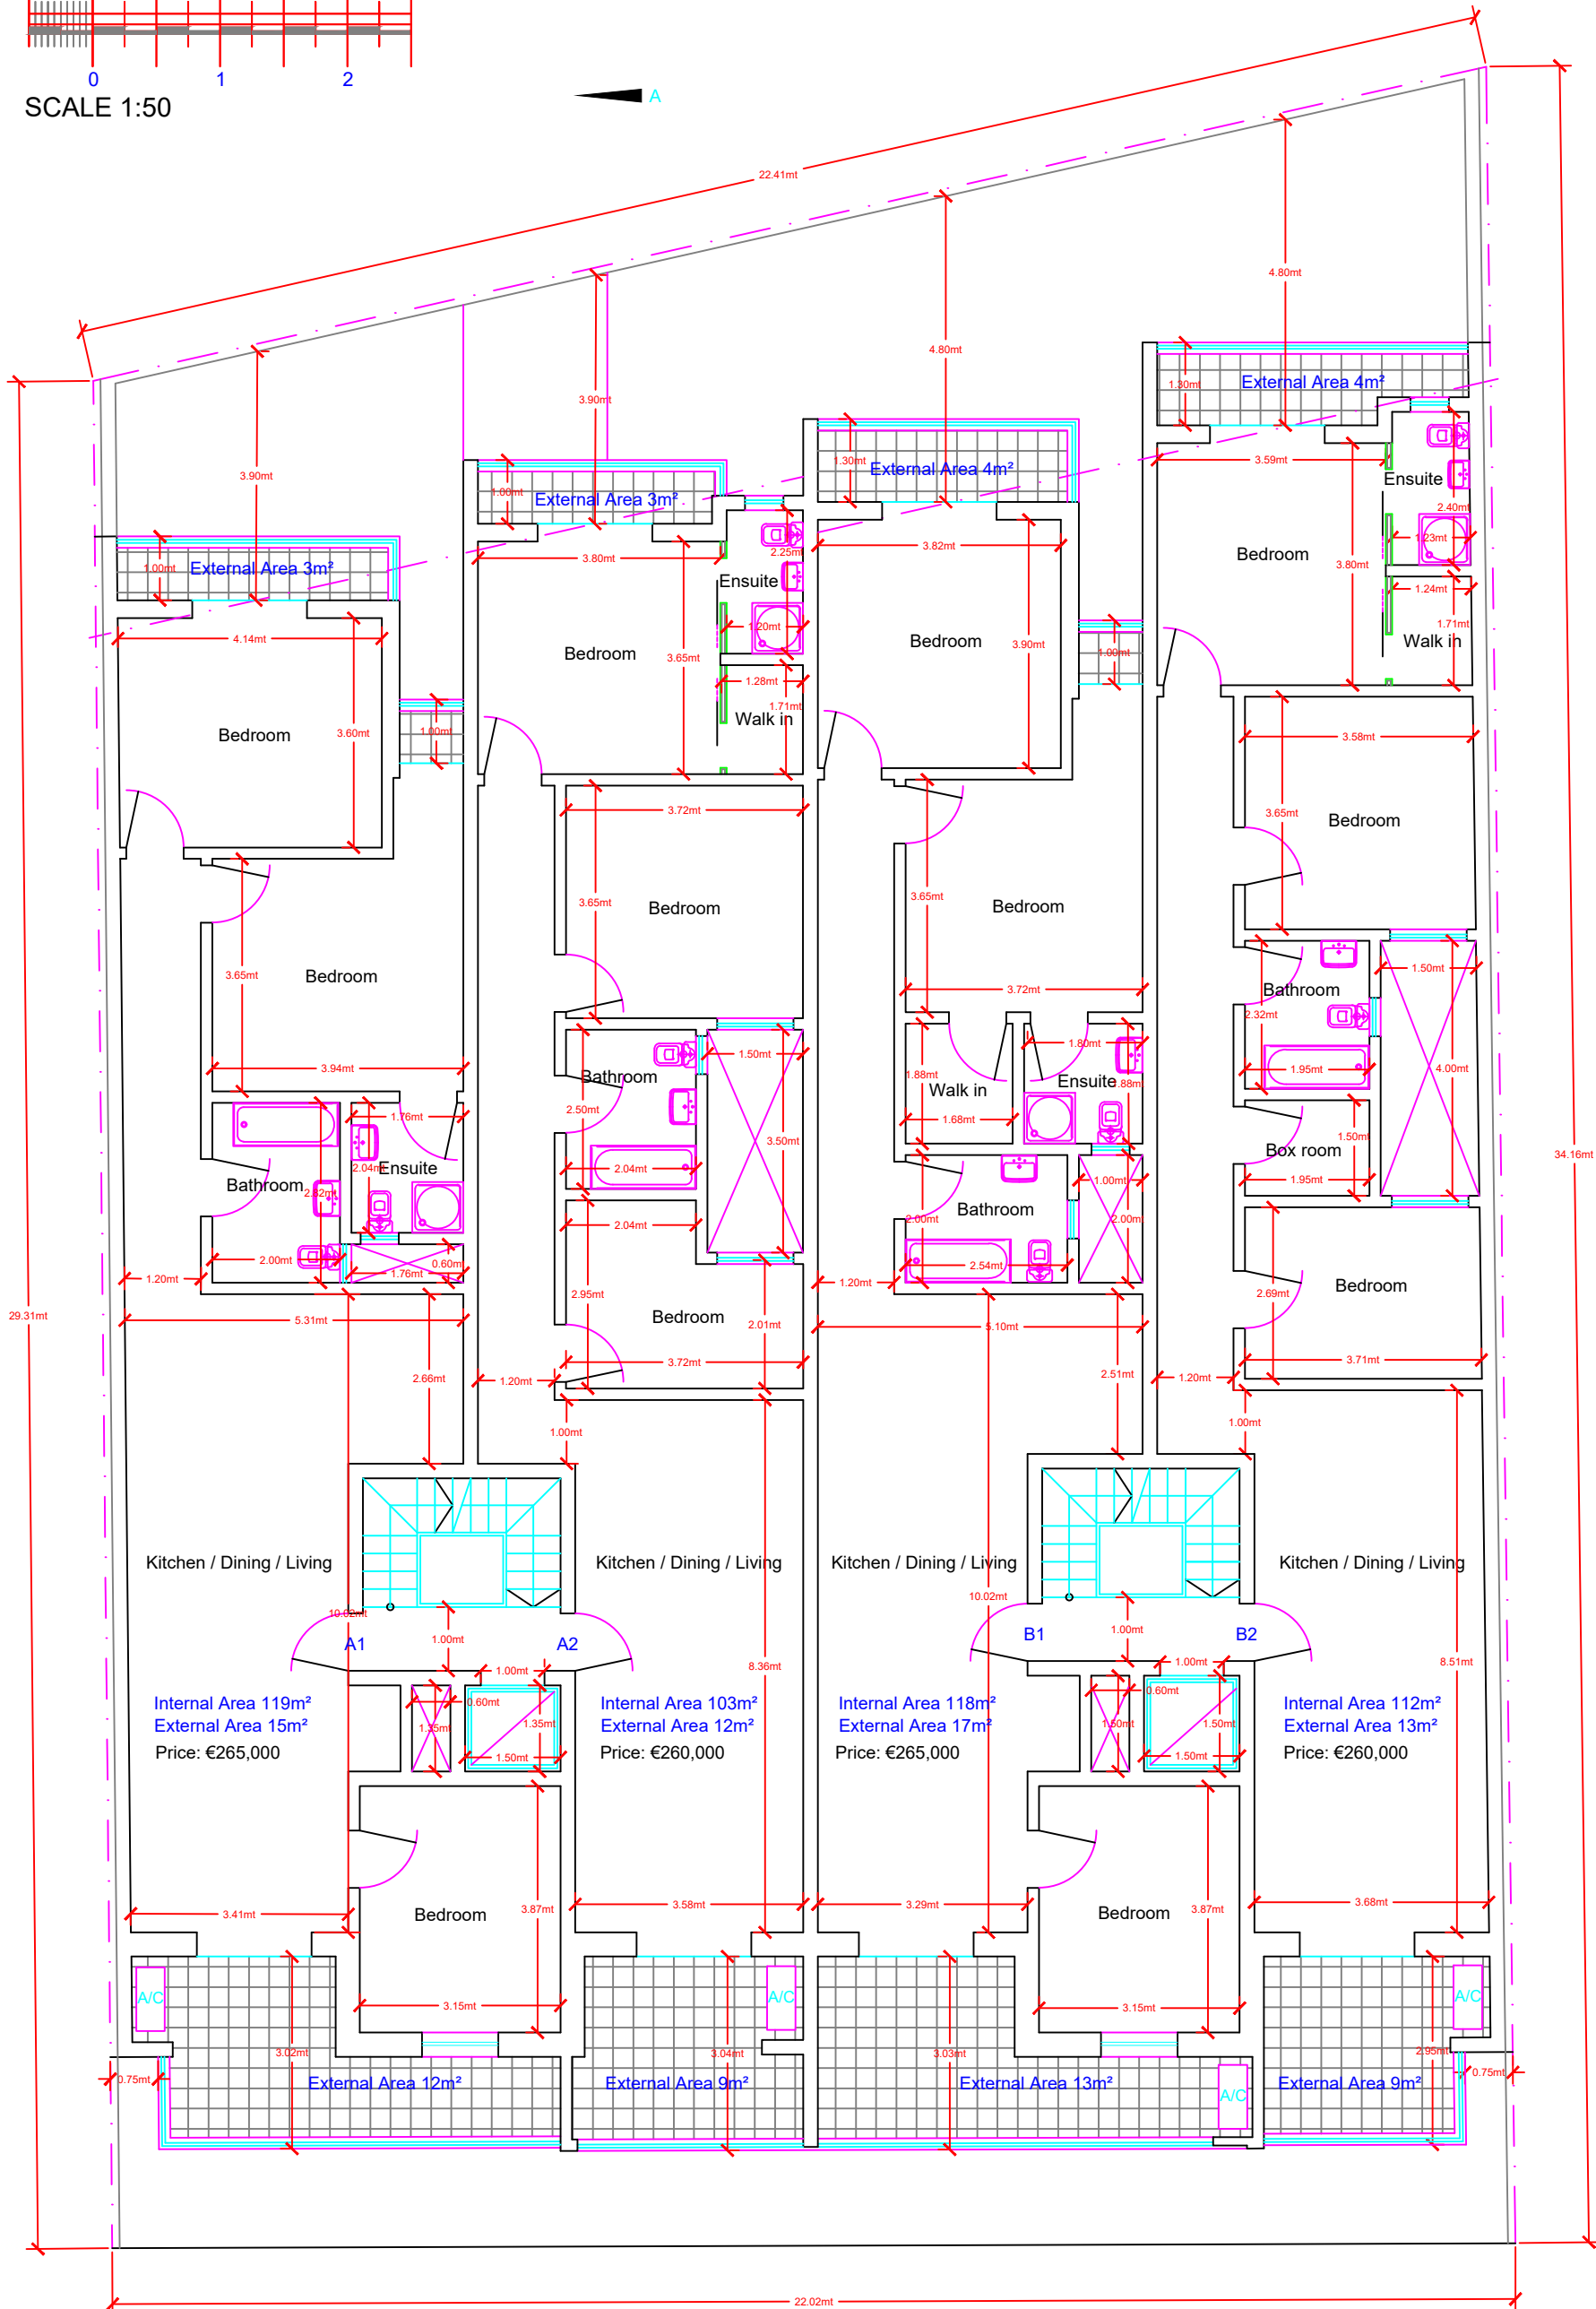

SCALE 1:100

SCALE 1:50

Total Area:
 A1: 134m²
 A2: 115m²
 B1: 135m²
 B2: 125m²

Kitchen / Dining / Living

Kitchen / Dining / Living

Kitchen / Dining / Living

Kitchen / Dining / Living

Internal Area 119m²
 External Area 15m²
 Price: €265,000

Internal Area 103m²
 External Area 12m²
 Price: €260,000

Internal Area 118m²
 External Area 17m²
 Price: €265,000

Internal Area 112m²
 External Area 13m²
 Price: €260,000

Bedroom

Bedroom

Bedroom

Bedroom

A/C

A/C

A/C

A/C

External Area 12m²

External Area 9m²

External Area 13m²

External Area 9m²

Proposed First Floor
 Scale 1:100