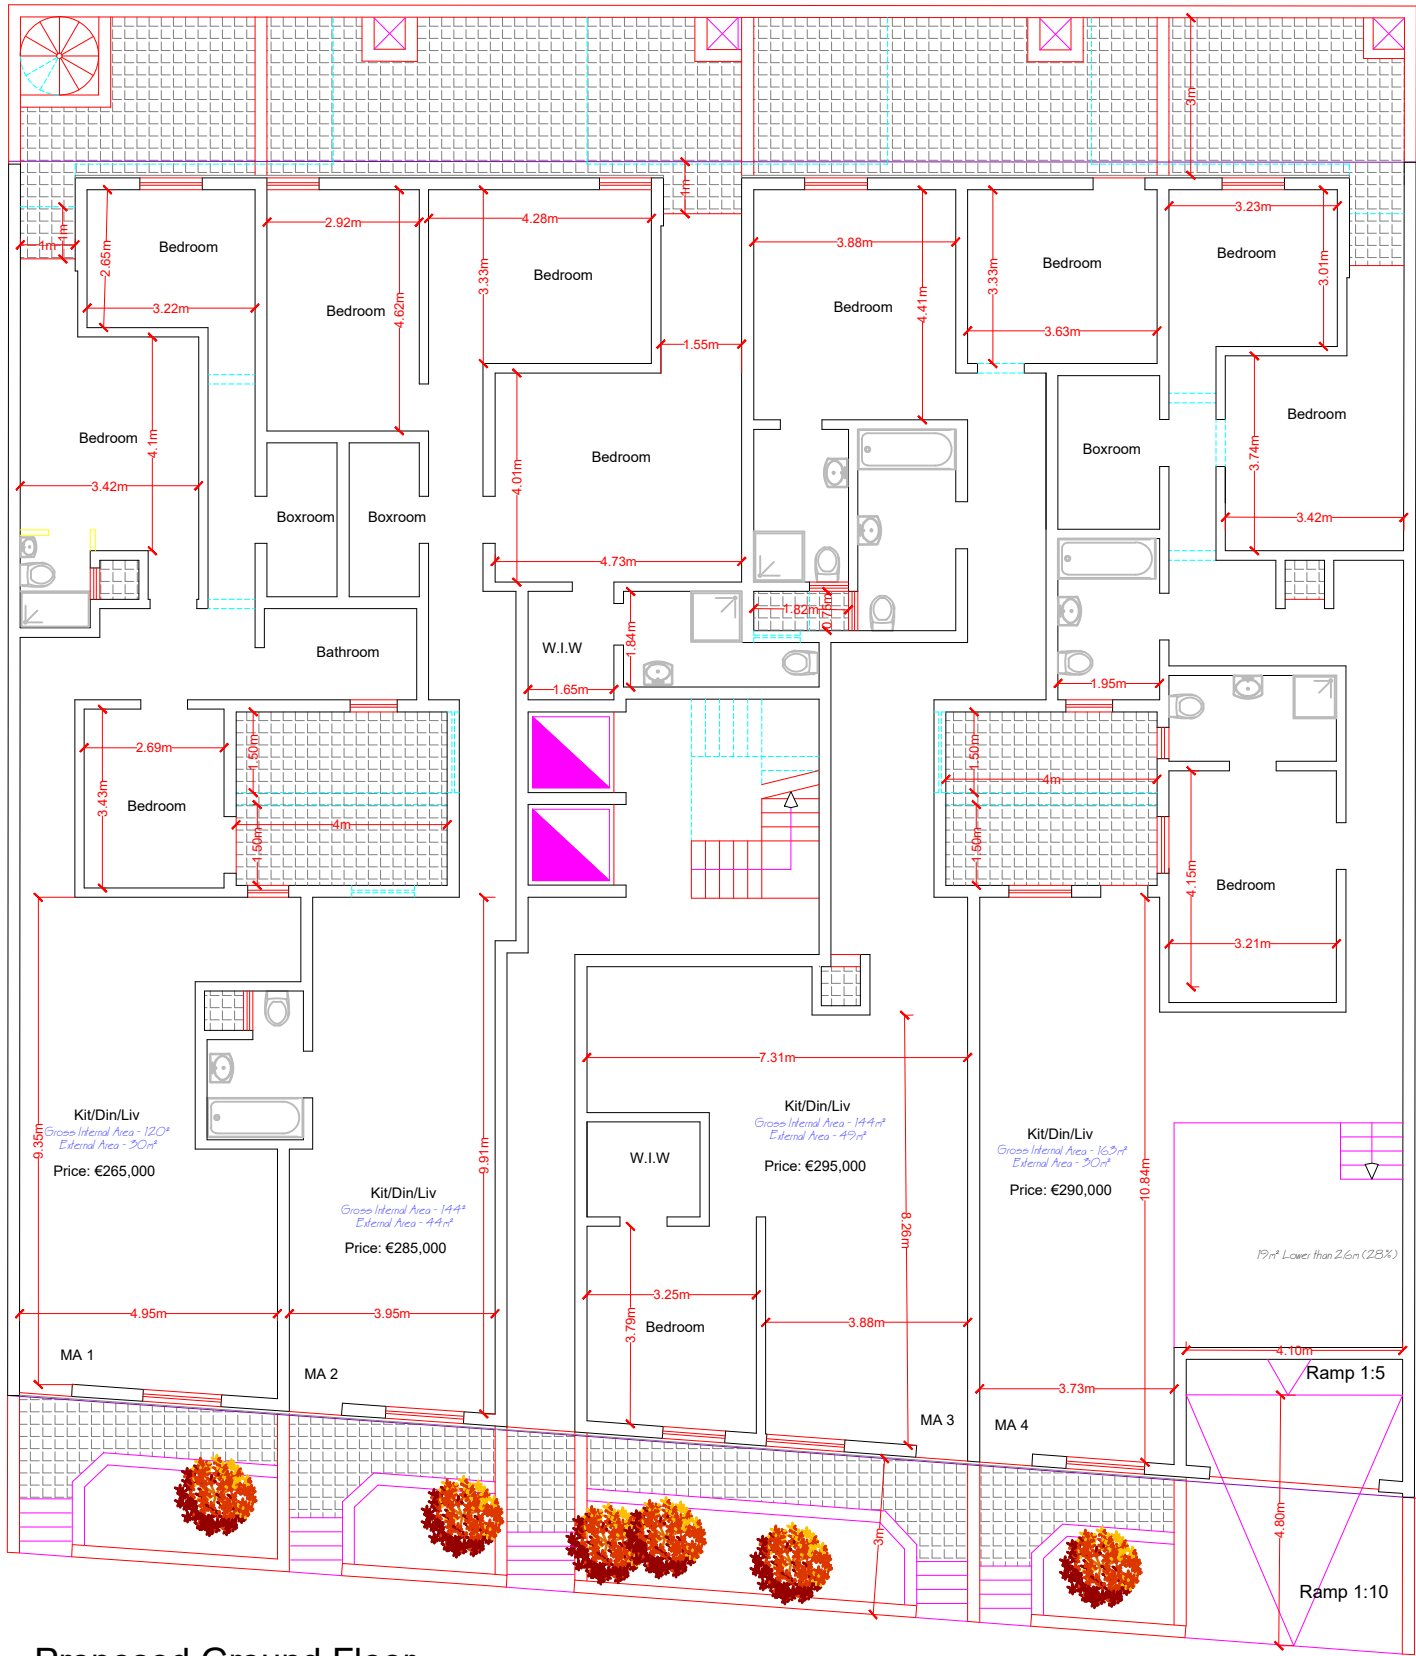

Triq Salvu Buhagiar

Proposed Basement -1
Scale 1:100

Proposed Ground Floor
Scale 1:100

Triq il - Qrempuc