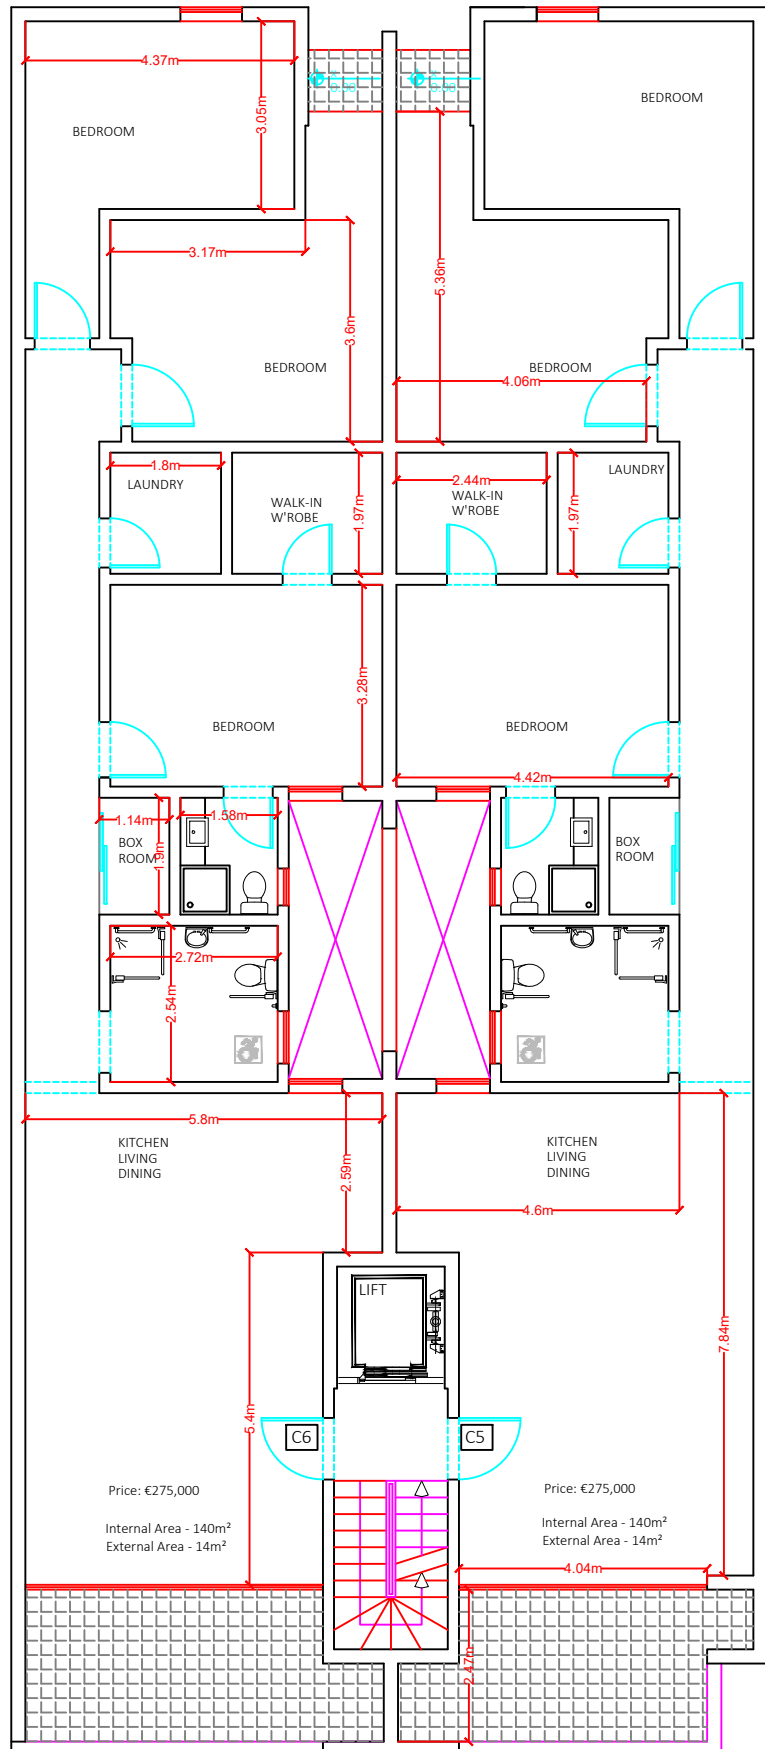

Scale 1:100

PROPOSED LEVEL 0  
 SCALE 1:100

Scale 1:100

PROPOSED LEVEL 1

SCALE 1:100

Scale 1:100

Price: €265,000  
Internal Area - 139m<sup>2</sup>  
External Area - 14m<sup>2</sup>

Price: €265,000  
Internal Area - 139m<sup>2</sup>  
External Area - 14m<sup>2</sup>

PROPOSED LEVEL 2  
SCALE 1:100

Scale 1:100

PROPOSED LEVEL 3  
SCALE 1:100

Scale 1:100

PROPOSED LEVEL 4  
SCALE 1:100

Scale 1:100

PROPOSED LEVEL 5

SCALE 1:100

Scale 1:100

**PROPOSED LEVEL 6**  
SCALE 1:100