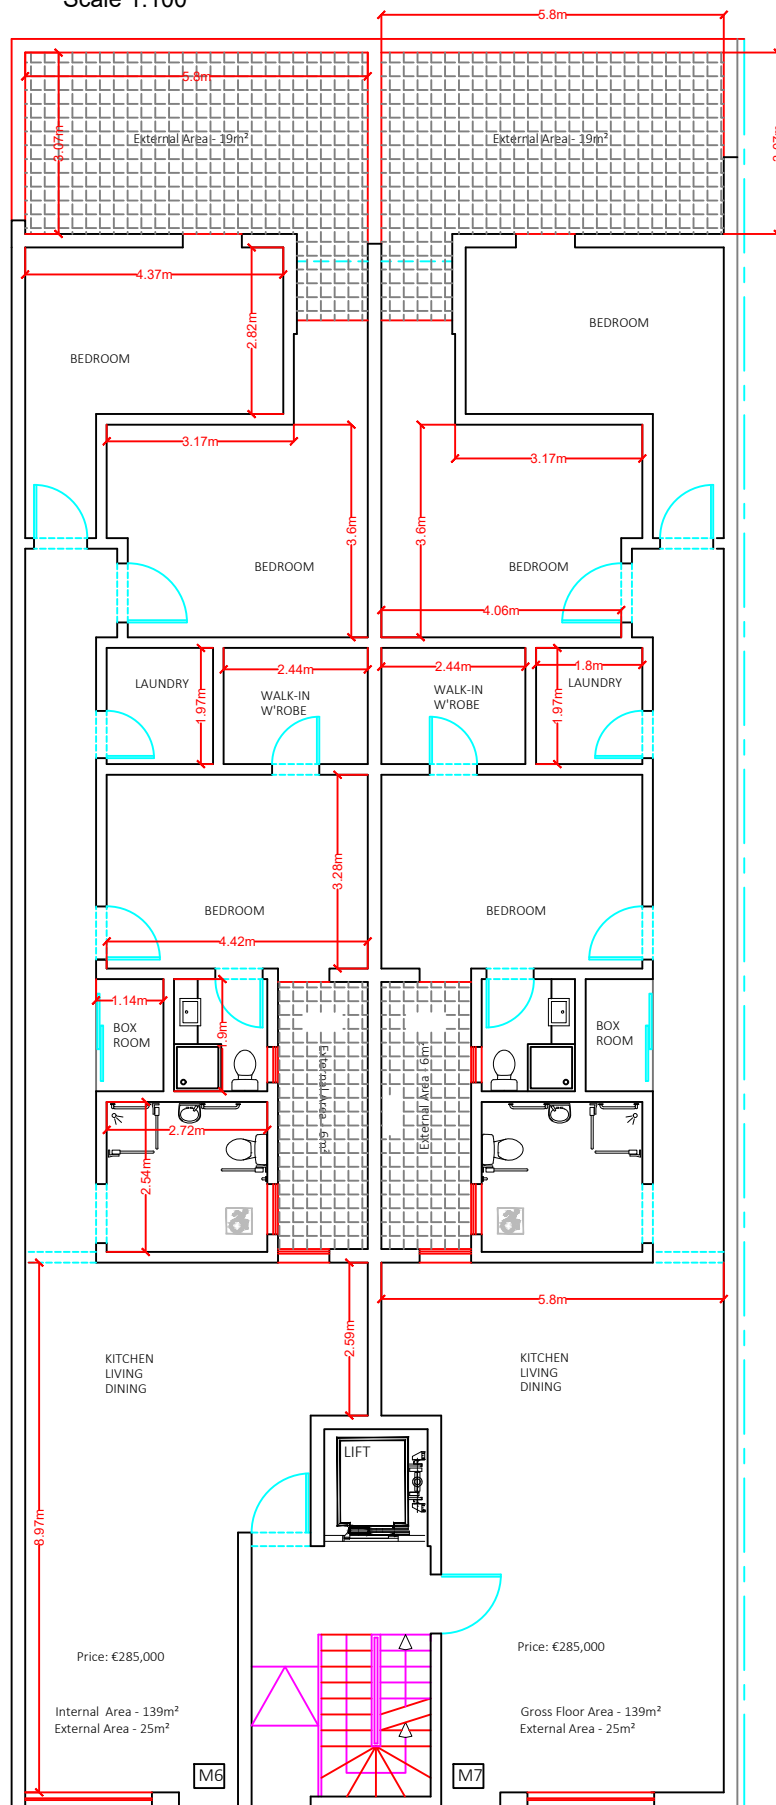

Scale 1:100

PROPOSED LEVEL 0  
 SCALE 1:100

Scale 1:100

PROPOSED LEVEL 1

SCALE 1:100

Scale 1:100

Price: €265,000  
Internal Area - 139m<sup>2</sup>  
External Area - 14m<sup>2</sup>

Price: €265,000  
Internal Area - 139m<sup>2</sup>  
External Area - 14m<sup>2</sup>

PROPOSED LEVEL 2  
SCALE 1:100

Scale 1:100

PROPOSED LEVEL 3  
SCALE 1:100

Scale 1:100

PROPOSED LEVEL 4  
SCALE 1:100

Scale 1:100

PROPOSED LEVEL 5

SCALE 1:100

Scale 1:100

**PROPOSED LEVEL 6**  
SCALE 1:100