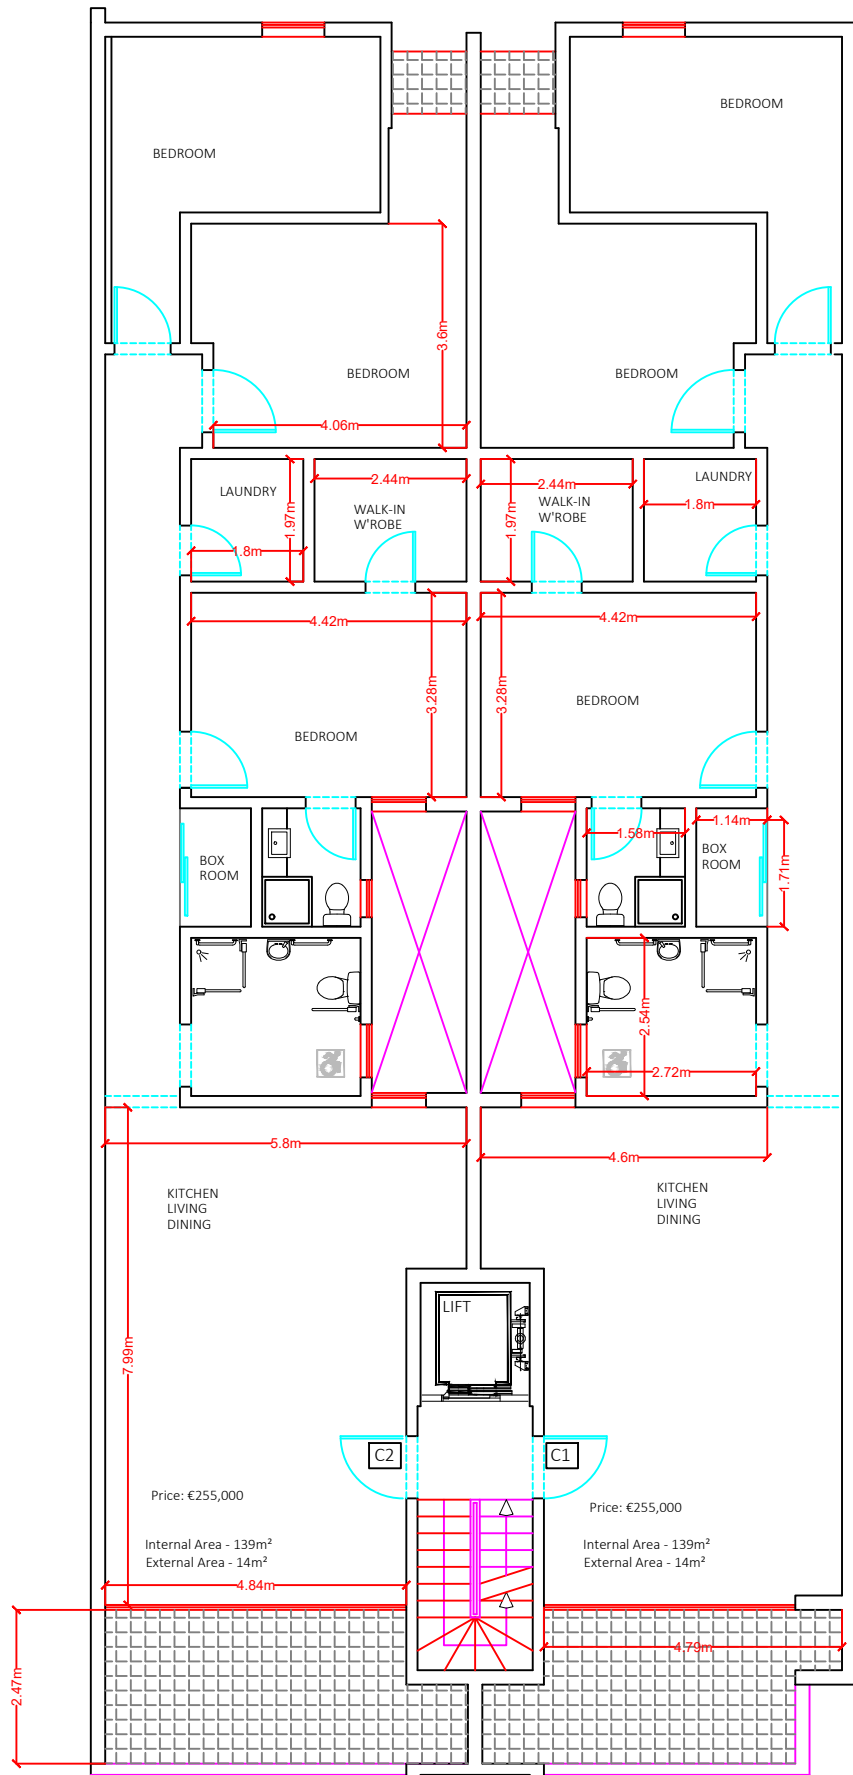

Scale 1:100

PROPOSED LEVEL 0  
 SCALE 1:100

Scale 1:100

PROPOSED LEVEL 1

SCALE 1:100

Scale 1:100

Price: €265,000  
Internal Area - 139m<sup>2</sup>  
External Area - 14m<sup>2</sup>

Price: €265,000  
Internal Area - 139m<sup>2</sup>  
External Area - 14m<sup>2</sup>

PROPOSED LEVEL 2  
SCALE 1:100

Scale 1:100

PROPOSED LEVEL 3  
SCALE 1:100

Scale 1:100

PROPOSED LEVEL 4  
SCALE 1:100

Scale 1:100

PROPOSED LEVEL 5

SCALE 1:100

Scale 1:100

**PROPOSED LEVEL 6**  
SCALE 1:100