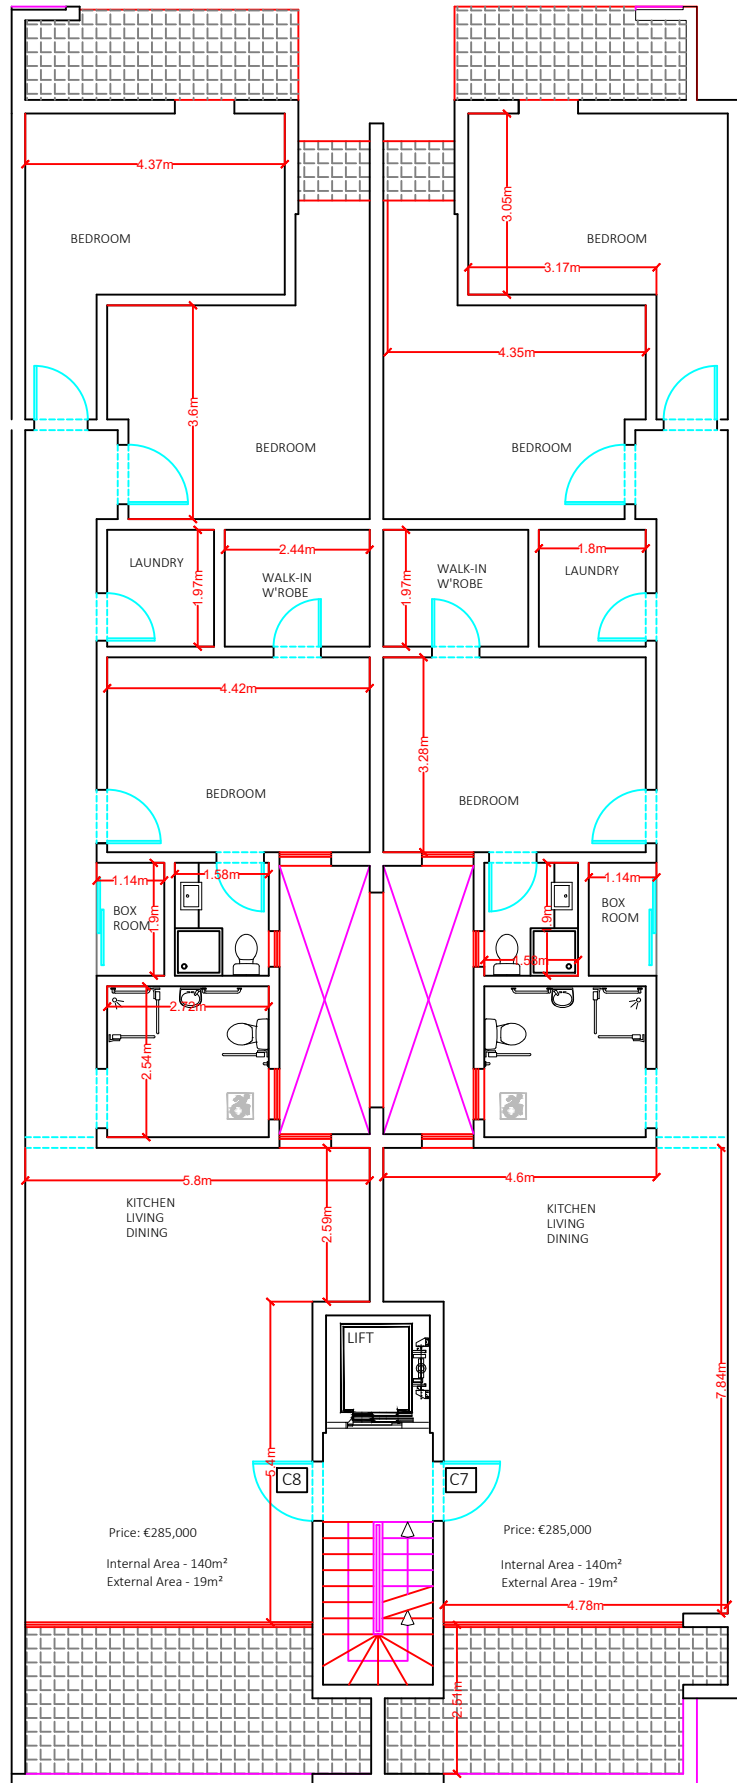

Scale 1:100

PROPOSED LEVEL 0  
 SCALE 1:100

Scale 1:100

PROPOSED LEVEL 1

SCALE 1:100

Scale 1:100

Price: €265,000  
Internal Area - 139m<sup>2</sup>  
External Area - 14m<sup>2</sup>

Price: €265,000  
Internal Area - 139m<sup>2</sup>  
External Area - 14m<sup>2</sup>

PROPOSED LEVEL 2  
SCALE 1:100

Scale 1:100

PROPOSED LEVEL 3  
SCALE 1:100

Scale 1:100

PROPOSED LEVEL 4  
SCALE 1:100

Scale 1:100

PROPOSED LEVEL 5

SCALE 1:100

Scale 1:100

**PROPOSED LEVEL 6**  
SCALE 1:100