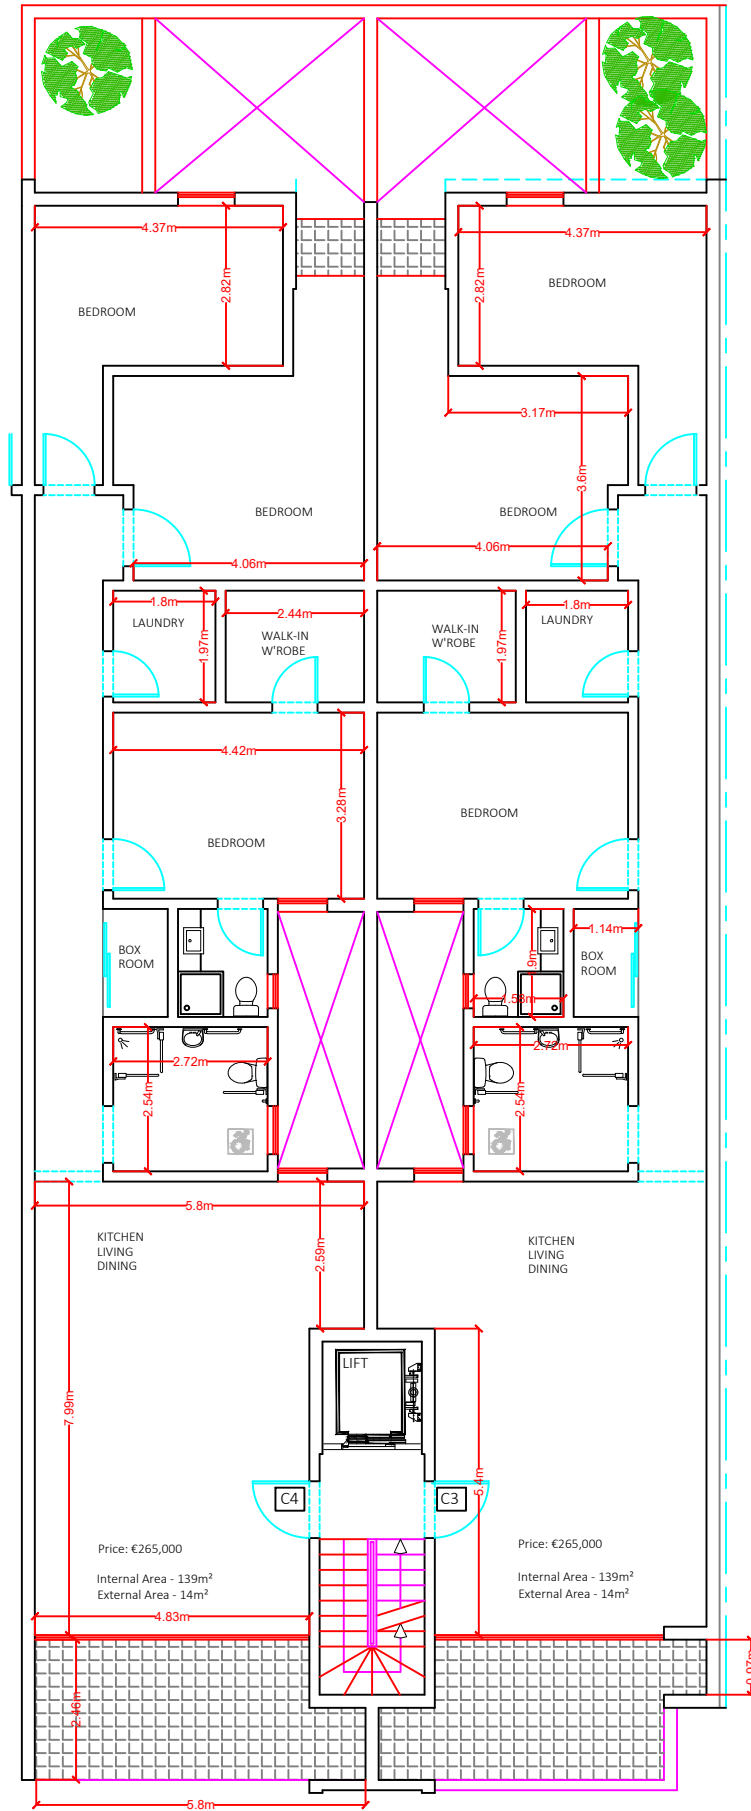

Scale 1:100

PROPOSED LEVEL 0  
 SCALE 1:100

Scale 1:100

PROPOSED LEVEL 1

SCALE 1:100

Scale 1:100

Price: €265,000  
Internal Area - 139m<sup>2</sup>  
External Area - 14m<sup>2</sup>

Price: €265,000  
Internal Area - 139m<sup>2</sup>  
External Area - 14m<sup>2</sup>

PROPOSED LEVEL 2  
SCALE 1:100

Scale 1:100

PROPOSED LEVEL 3  
SCALE 1:100

Scale 1:100

PROPOSED LEVEL 4  
SCALE 1:100

Scale 1:100

PROPOSED LEVEL 5

SCALE 1:100

Scale 1:100

**PROPOSED LEVEL 6**  
SCALE 1:100