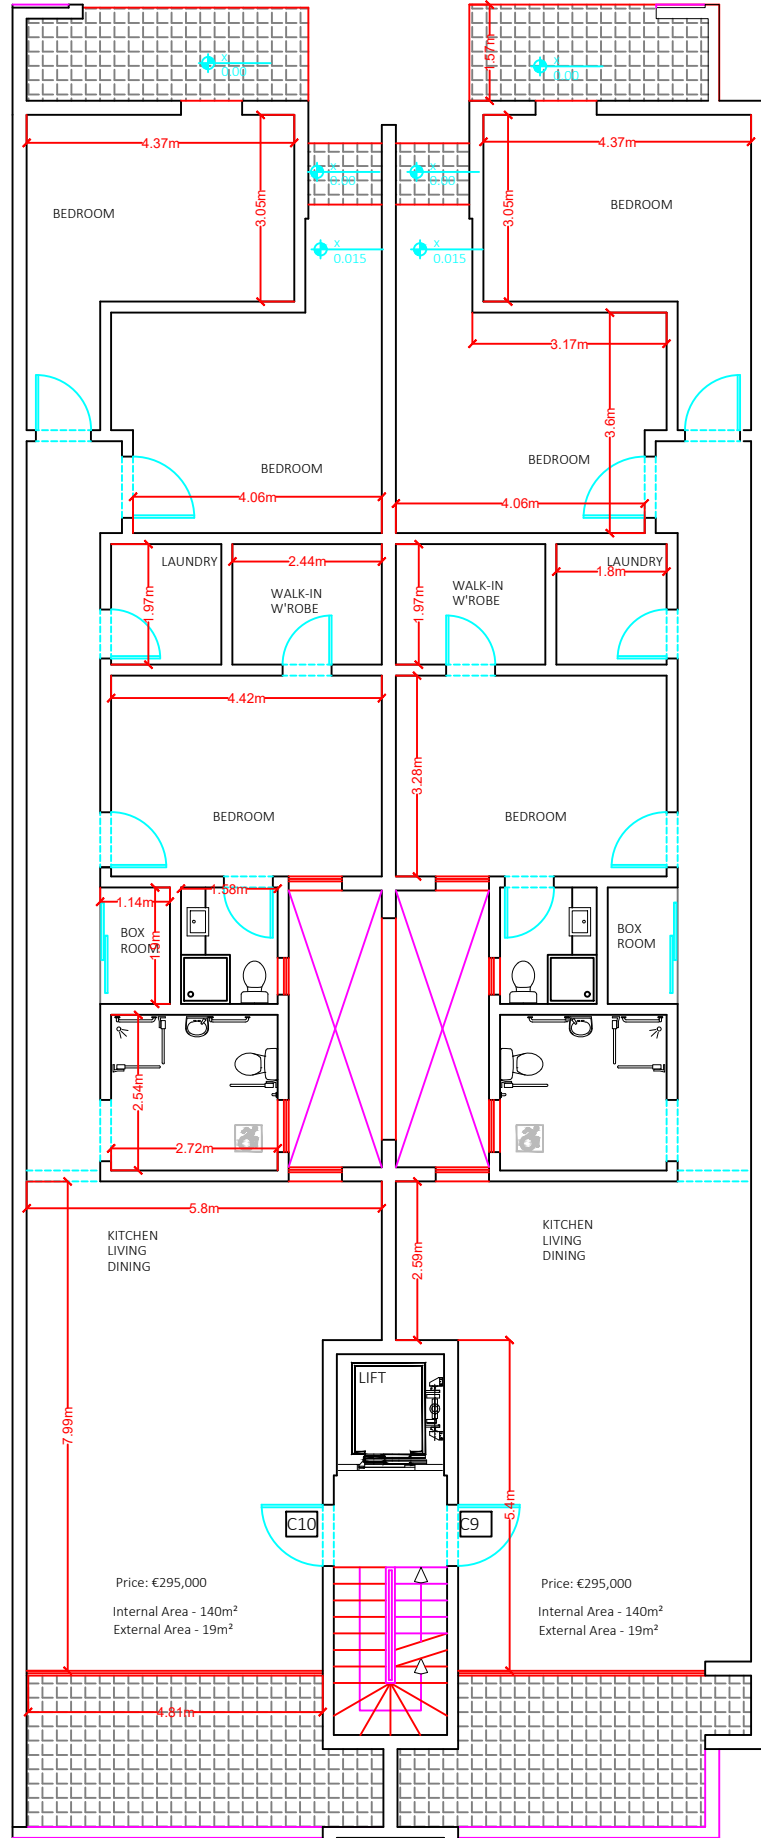

Scale 1:100

PROPOSED LEVEL 0  
 SCALE 1:100

Scale 1:100

PROPOSED LEVEL 1

SCALE 1:100

Scale 1:100

Price: €265,000  
Internal Area - 139m<sup>2</sup>  
External Area - 14m<sup>2</sup>

Price: €265,000  
Internal Area - 139m<sup>2</sup>  
External Area - 14m<sup>2</sup>

PROPOSED LEVEL 2  
SCALE 1:100

Scale 1:100

PROPOSED LEVEL 3  
SCALE 1:100

Scale 1:100

PROPOSED LEVEL 4  
SCALE 1:100

Scale 1:100

PROPOSED LEVEL 5

SCALE 1:100

Scale 1:100

**PROPOSED LEVEL 6**  
SCALE 1:100