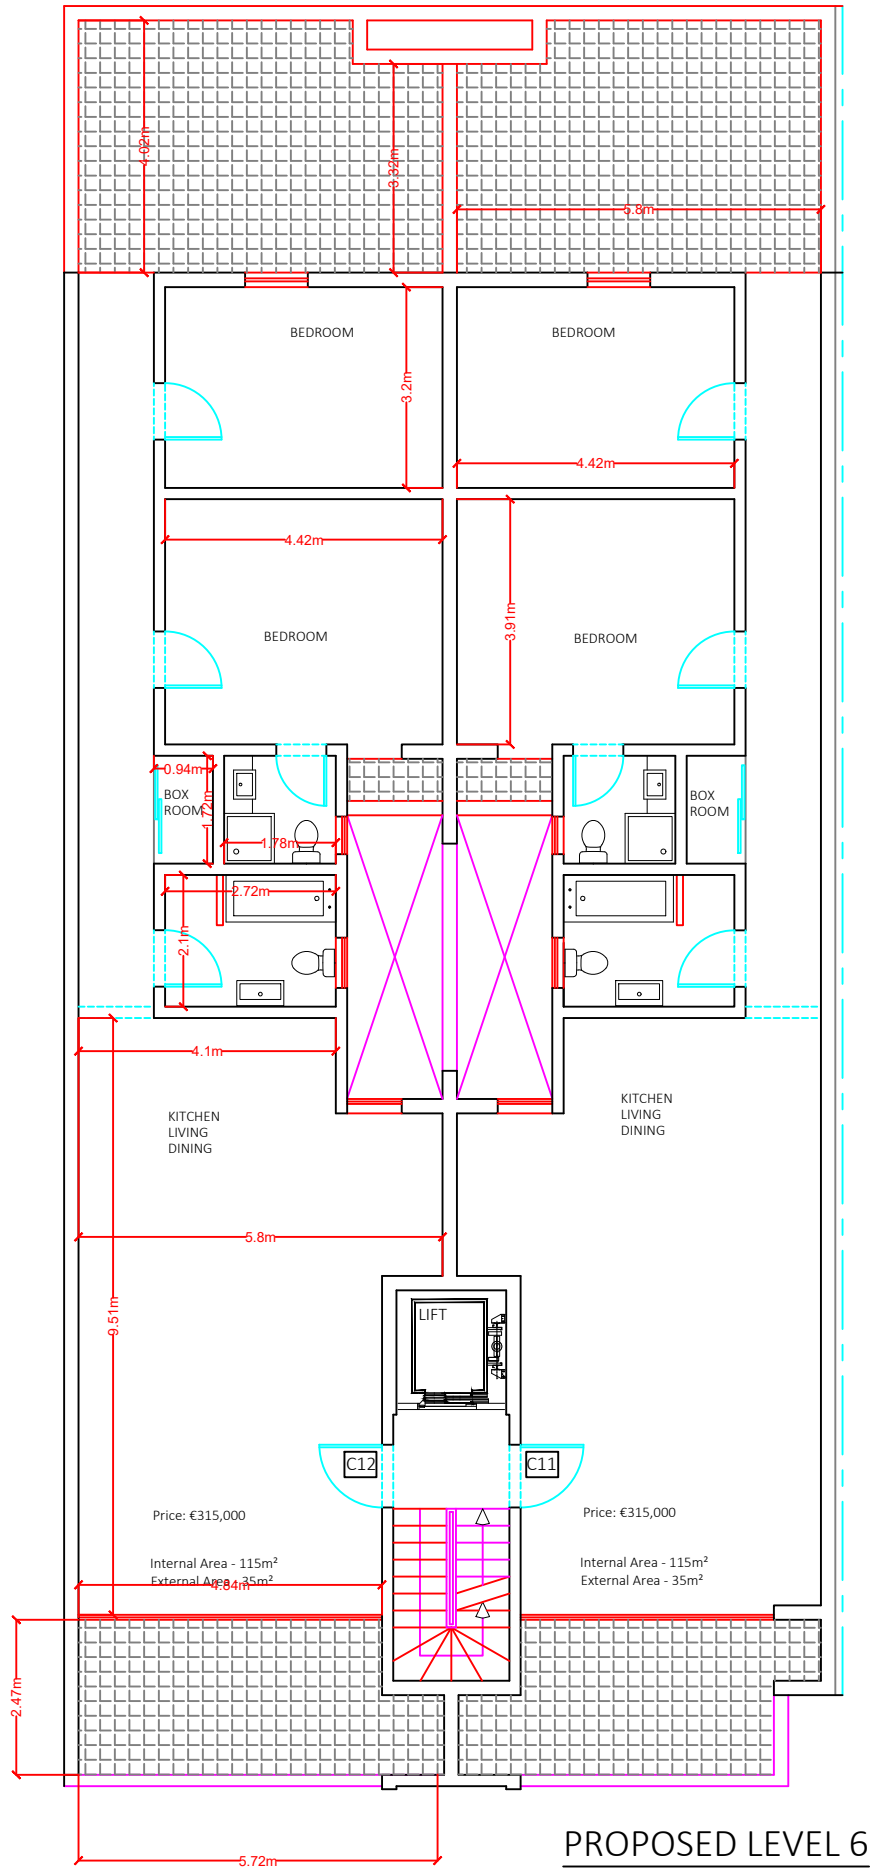

Scale 1:100

PROPOSED LEVEL 0  
 SCALE 1:100

Scale 1:100

PROPOSED LEVEL 1

SCALE 1:100

Scale 1:100

Price: €265,000  
Internal Area - 139m<sup>2</sup>  
External Area - 14m<sup>2</sup>

Price: €265,000  
Internal Area - 139m<sup>2</sup>  
External Area - 14m<sup>2</sup>

PROPOSED LEVEL 2  
SCALE 1:100

Scale 1:100

PROPOSED LEVEL 3  
SCALE 1:100

Scale 1:100

PROPOSED LEVEL 4  
SCALE 1:100

Scale 1:100

PROPOSED LEVEL 5

SCALE 1:100

Scale 1:100

**PROPOSED LEVEL 6**  
SCALE 1:100