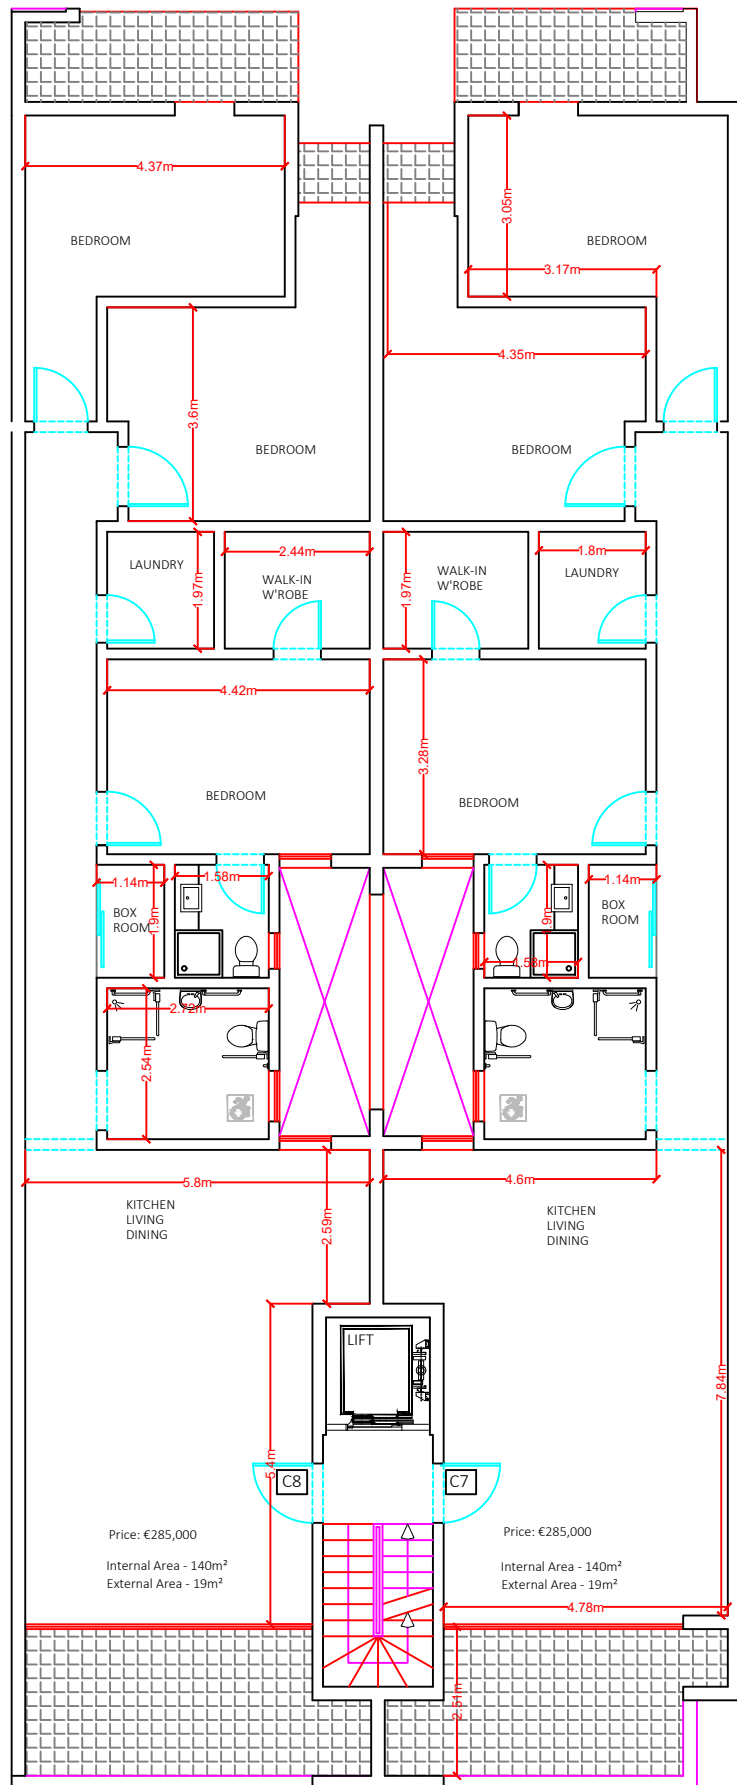

Scale 1:100

Price: €285,000
Internal Area - 140m²
External Area - 19m²

Price: €285,000
Internal Area - 140m²
External Area - 19m²

PROPOSED LEVEL 4
SCALE 1:100