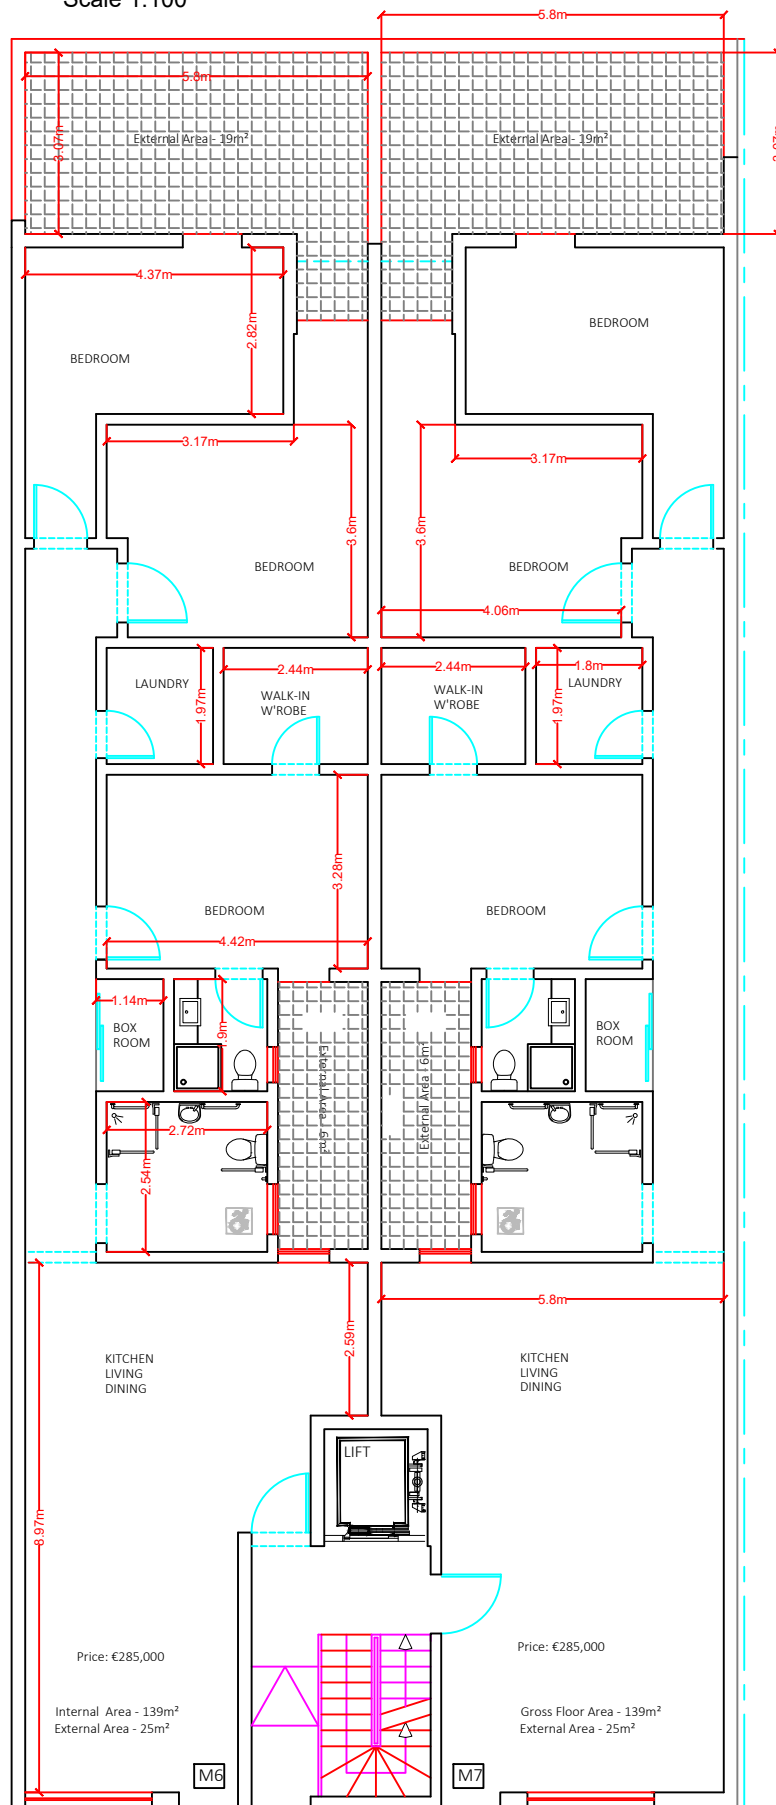

Scale 1:100

Price: €285,000

Internal Area - 139m²
External Area - 25m²

Price: €285,000

Gross Floor Area - 139m²
External Area - 25m²

PROPOSED LEVEL 0

SCALE 1:100