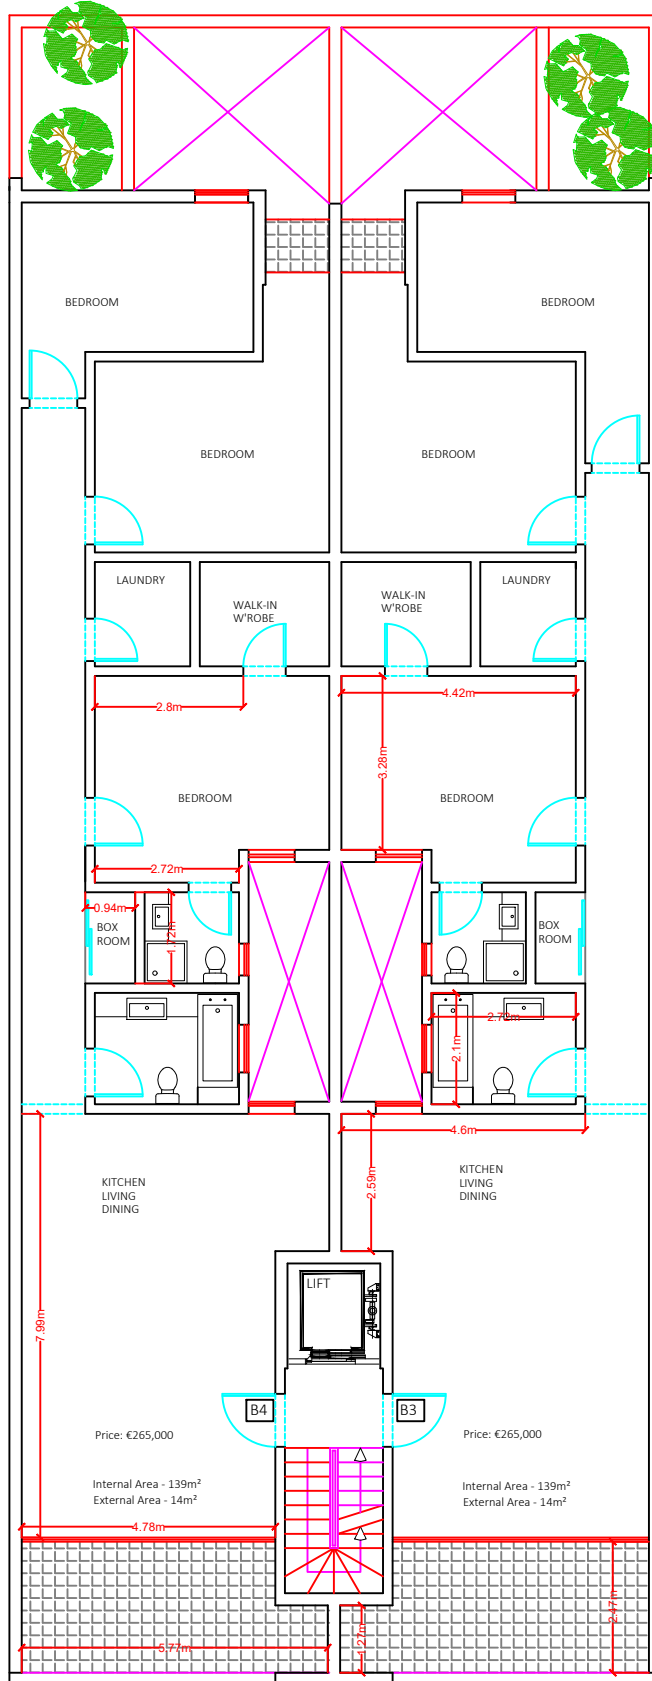

Scale 1:100

PROPOSED LEVEL 1
SCALE 1:100

Scale 1:100

PROPOSED LEVEL 2
SCALE 1:100

Scale 1:100

PROPOSED LEVEL 3
SCALE 1:100

PROPOSED LEVEL 4
SCALE 1:100

Scale 1:100

Price: €295,000
Internal Area - 140m²
External Area - 19m²

Price: €295,000
Internal Area - 140m²
External Area - 19m²

PROPOSED LEVEL 5
SCALE 1:100

Scale 1:100

Price: €315,000

Internal Area - 115m²
External Area - 35m²

Price: €315,000

Internal Area - 115m²
External Area - 35m²

PROPOSED LEVEL 6
SCALE 1:100