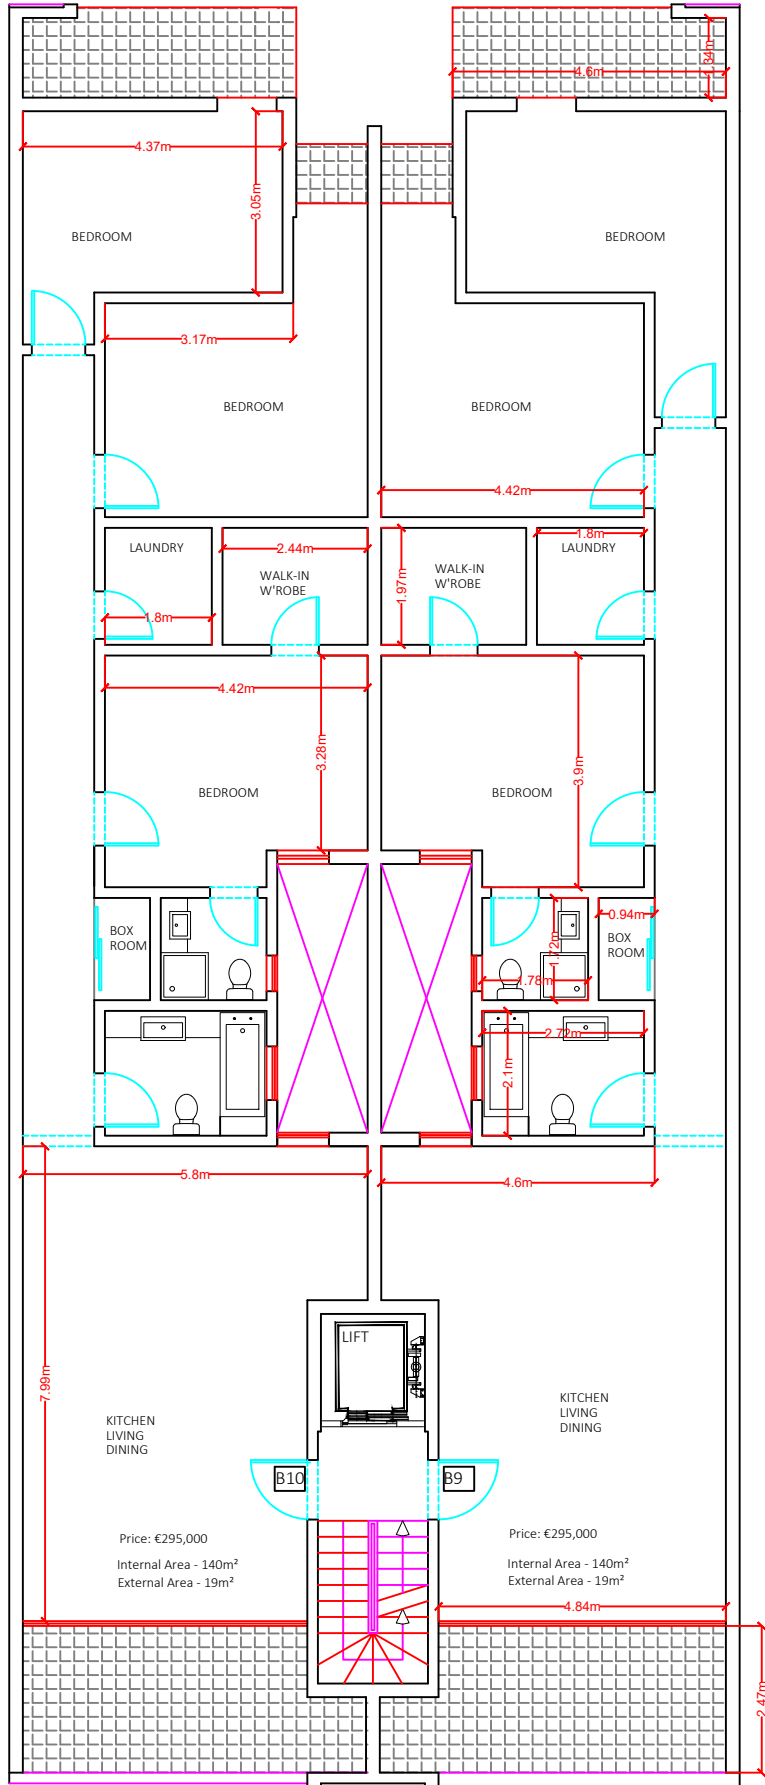

Scale 1:100

PROPOSED LEVEL 1
SCALE 1:100

Scale 1:100

PROPOSED LEVEL 2
SCALE 1:100

Scale 1:100

PROPOSED LEVEL 3
SCALE 1:100

PROPOSED LEVEL 4
SCALE 1:100

Scale 1:100

Price: €295,000
Internal Area - 140m²
External Area - 19m²

Price: €295,000
Internal Area - 140m²
External Area - 19m²

PROPOSED LEVEL 5
SCALE 1:100

Scale 1:100

Price: €315,000

Internal Area - 115m²
External Area - 35m²

Price: €315,000

Internal Area - 115m²
External Area - 35m²

PROPOSED LEVEL 6
SCALE 1:100