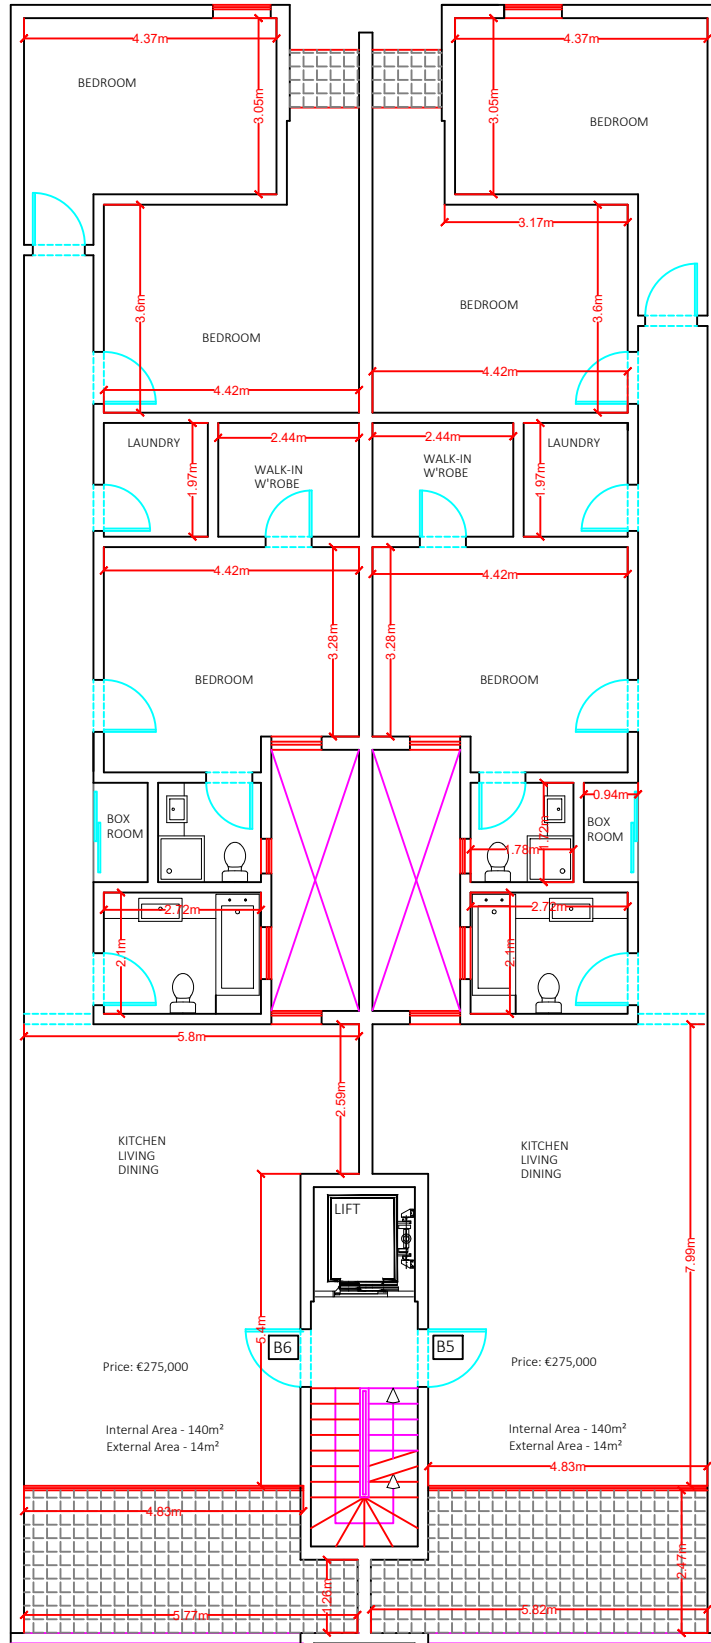

Scale 1:100

PROPOSED LEVEL 1
SCALE 1:100

Scale 1:100

PROPOSED LEVEL 2
SCALE 1:100

Scale 1:100

PROPOSED LEVEL 3
SCALE 1:100

PROPOSED LEVEL 4
SCALE 1:100

Scale 1:100

Price: €295,000
Internal Area - 140m²
External Area - 19m²

Price: €295,000
Internal Area - 140m²
External Area - 19m²

PROPOSED LEVEL 5
SCALE 1:100

Scale 1:100

Price: €315,000

Internal Area - 115m²
External Area - 35m²

Price: €315,000

Internal Area - 115m²
External Area - 35m²

PROPOSED LEVEL 6
SCALE 1:100