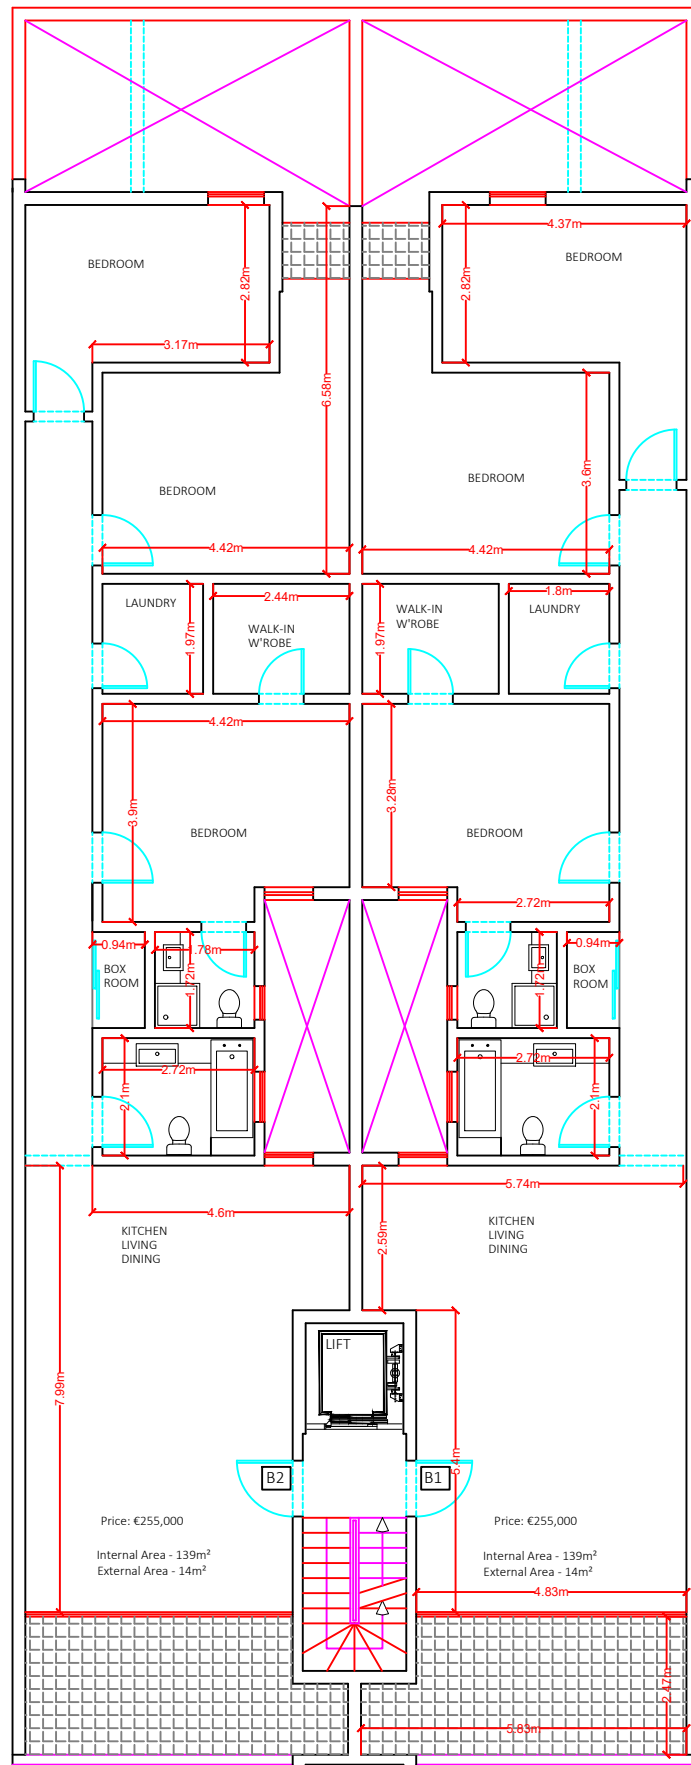

Scale 1:100

PROPOSED LEVEL 1
SCALE 1:100

Scale 1:100

PROPOSED LEVEL 2
SCALE 1:100

Scale 1:100

PROPOSED LEVEL 3
SCALE 1:100

PROPOSED LEVEL 4
SCALE 1:100

Scale 1:100

Price: €295,000
Internal Area - 140m²
External Area - 19m²

Price: €295,000
Internal Area - 140m²
External Area - 19m²

PROPOSED LEVEL 5
SCALE 1:100

Scale 1:100

Price: €315,000

Internal Area - 115m²
External Area - 35m²

Price: €315,000

Internal Area - 115m²
External Area - 35m²

PROPOSED LEVEL 6
SCALE 1:100