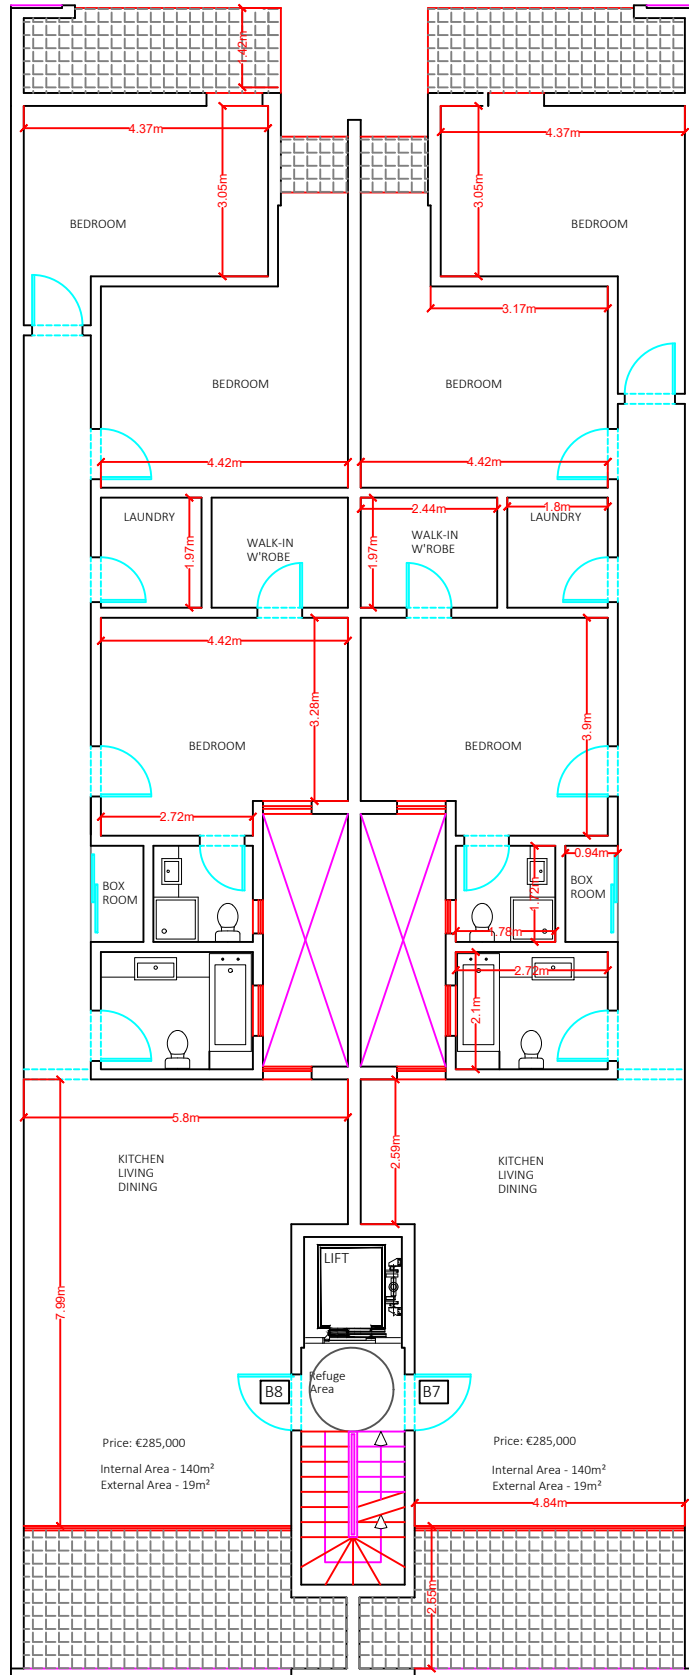

Scale 1:100

PROPOSED LEVEL 1
SCALE 1:100

Scale 1:100

PROPOSED LEVEL 2
SCALE 1:100

Scale 1:100

PROPOSED LEVEL 3
SCALE 1:100

PROPOSED LEVEL 4
SCALE 1:100

Scale 1:100

Price: €295,000
Internal Area - 140m²
External Area - 19m²

Price: €295,000
Internal Area - 140m²
External Area - 19m²

PROPOSED LEVEL 5
SCALE 1:100

Scale 1:100

Price: €315,000

Internal Area - 115m²
External Area - 35m²

Price: €315,000

Internal Area - 115m²
External Area - 35m²

PROPOSED LEVEL 6
SCALE 1:100