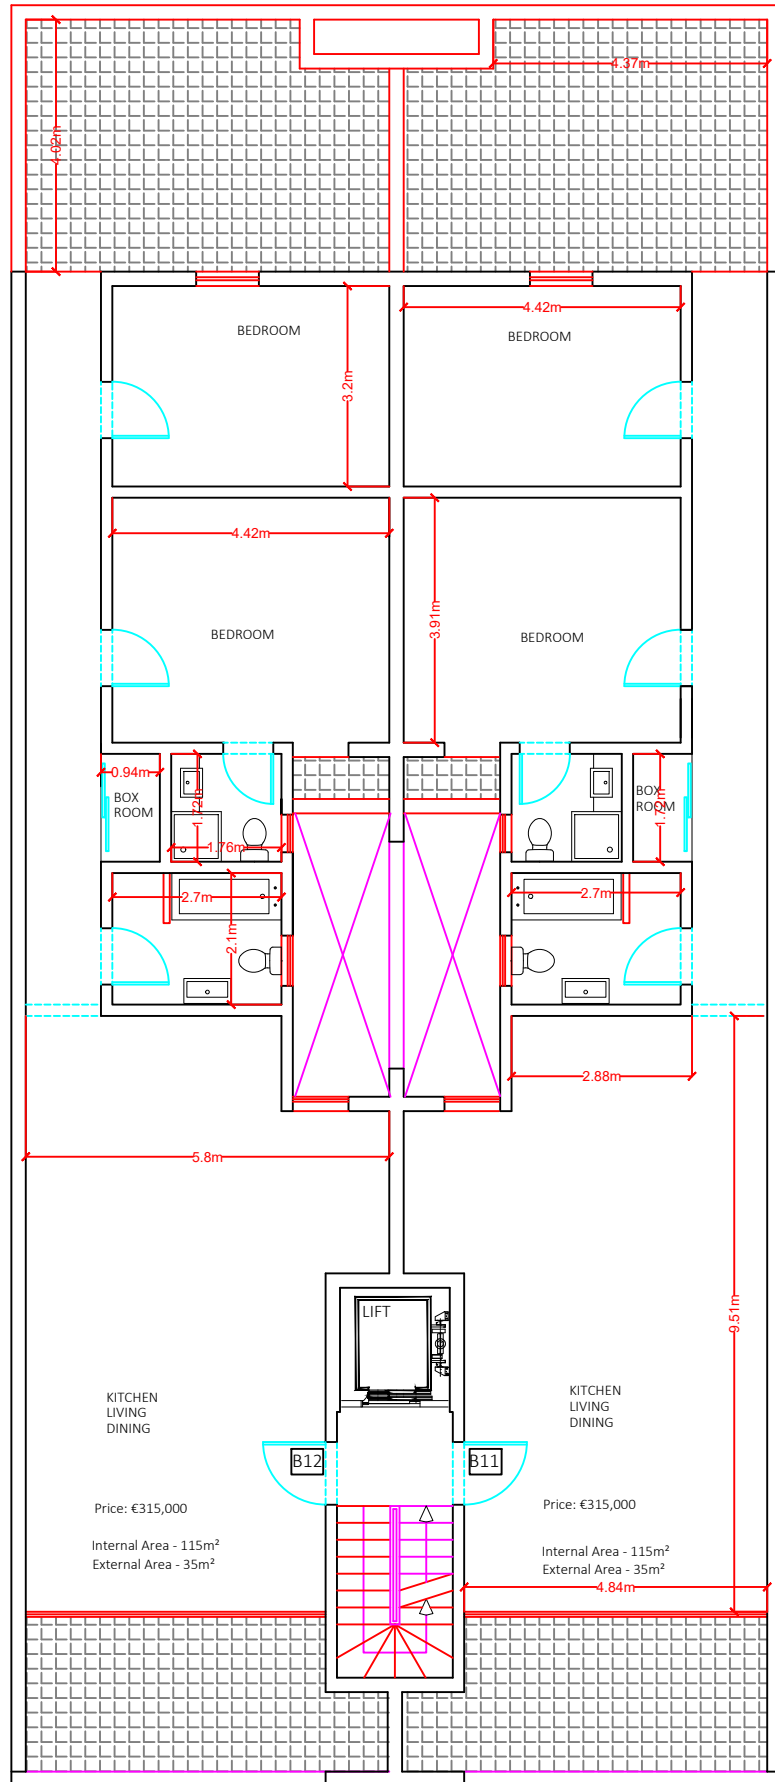

Scale 1:100

PROPOSED LEVEL 1
SCALE 1:100

Scale 1:100

PROPOSED LEVEL 2
SCALE 1:100

Scale 1:100

PROPOSED LEVEL 3
SCALE 1:100

PROPOSED LEVEL 4
SCALE 1:100

Scale 1:100

Price: €295,000
Internal Area - 140m²
External Area - 19m²

Price: €295,000
Internal Area - 140m²
External Area - 19m²

PROPOSED LEVEL 5
SCALE 1:100

Scale 1:100

Price: €315,000

Internal Area - 115m²
External Area - 35m²

Price: €315,000

Internal Area - 115m²
External Area - 35m²

PROPOSED LEVEL 6
SCALE 1:100