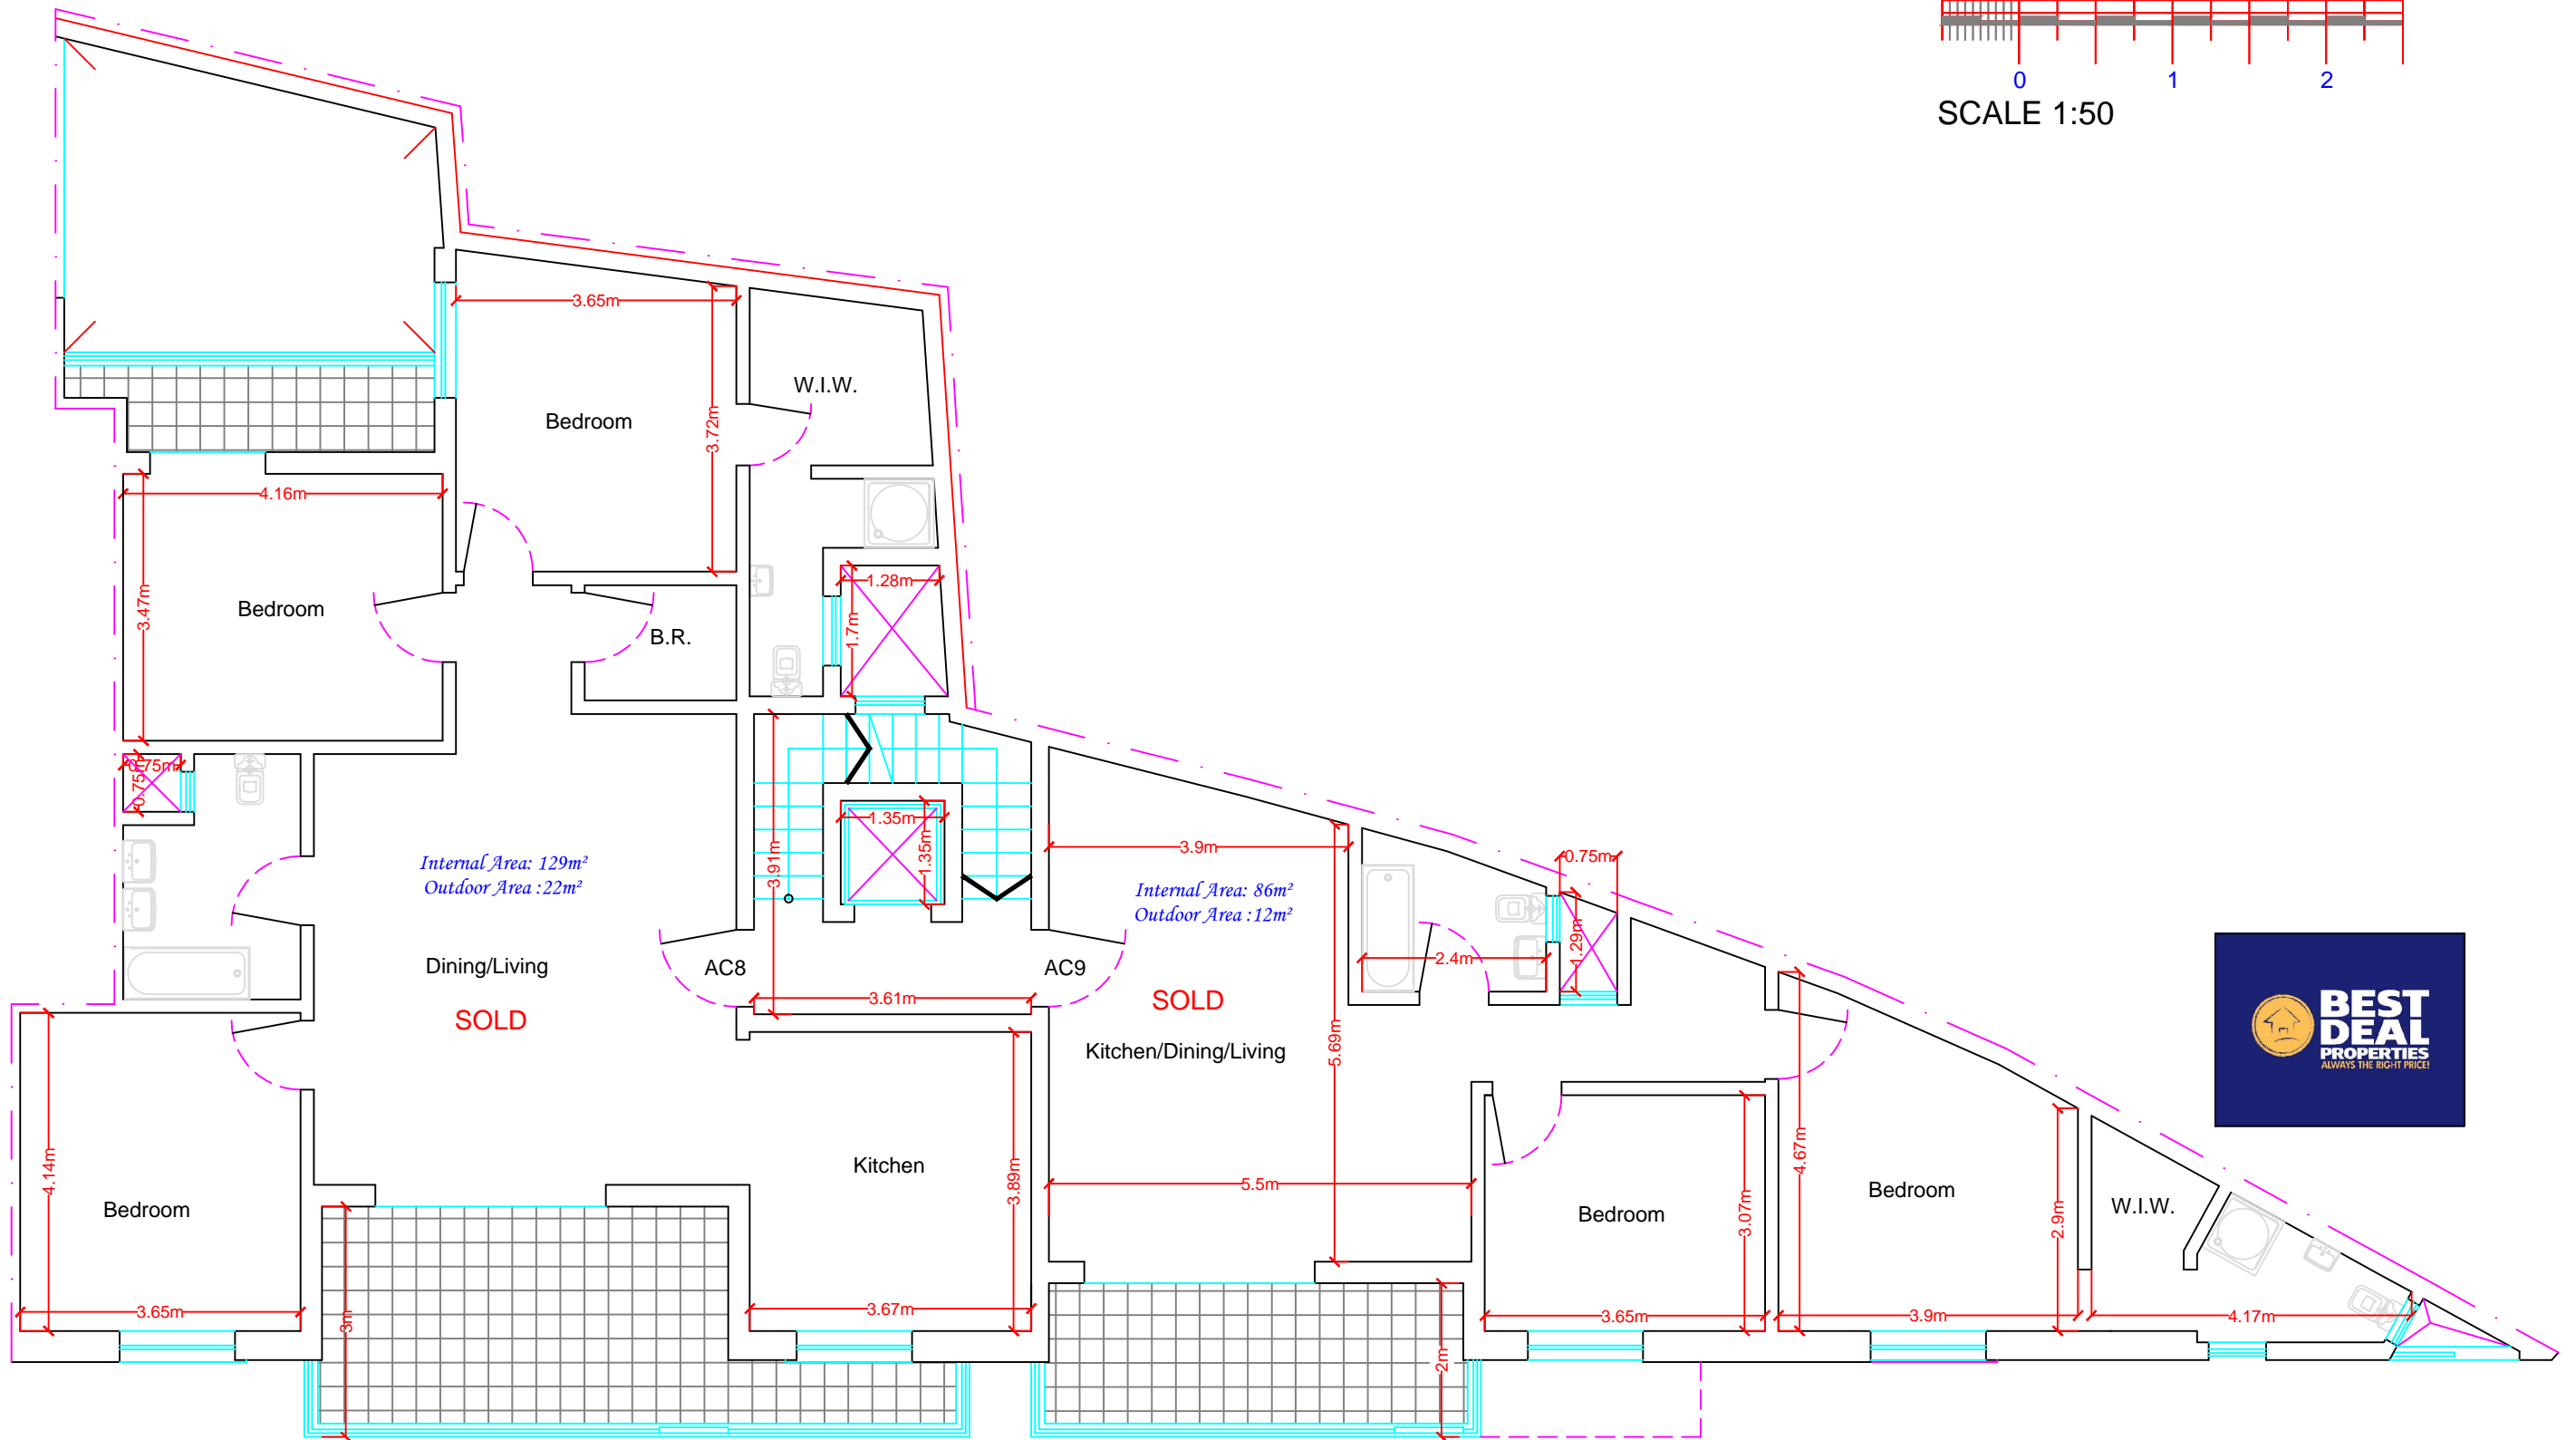

Proposed Level 1 - Upper Basement
Scale 1:100

SCALE 1:100

SCALE 1:50

Proposed Level 2 - Ground Floor

Scale 1:100

Proposed Level 3 - First Floor
Scale 1:100

SCALE 1:100

SCALE 1:50

Internal Area: 129m²
Outdoor Area: 22m²

Internal Area: 86m²
Outdoor Area: 12m²

Proposed Level 4 - Second Floor

Scale 1:100

SCALE 1:100

SCALE 1:50

Proposed Level 5 - Third Floor

Scale 1:100

SCALE 1:100

SCALE 1:50

Proposed Level 6 - Penthouse

Scale 1:100