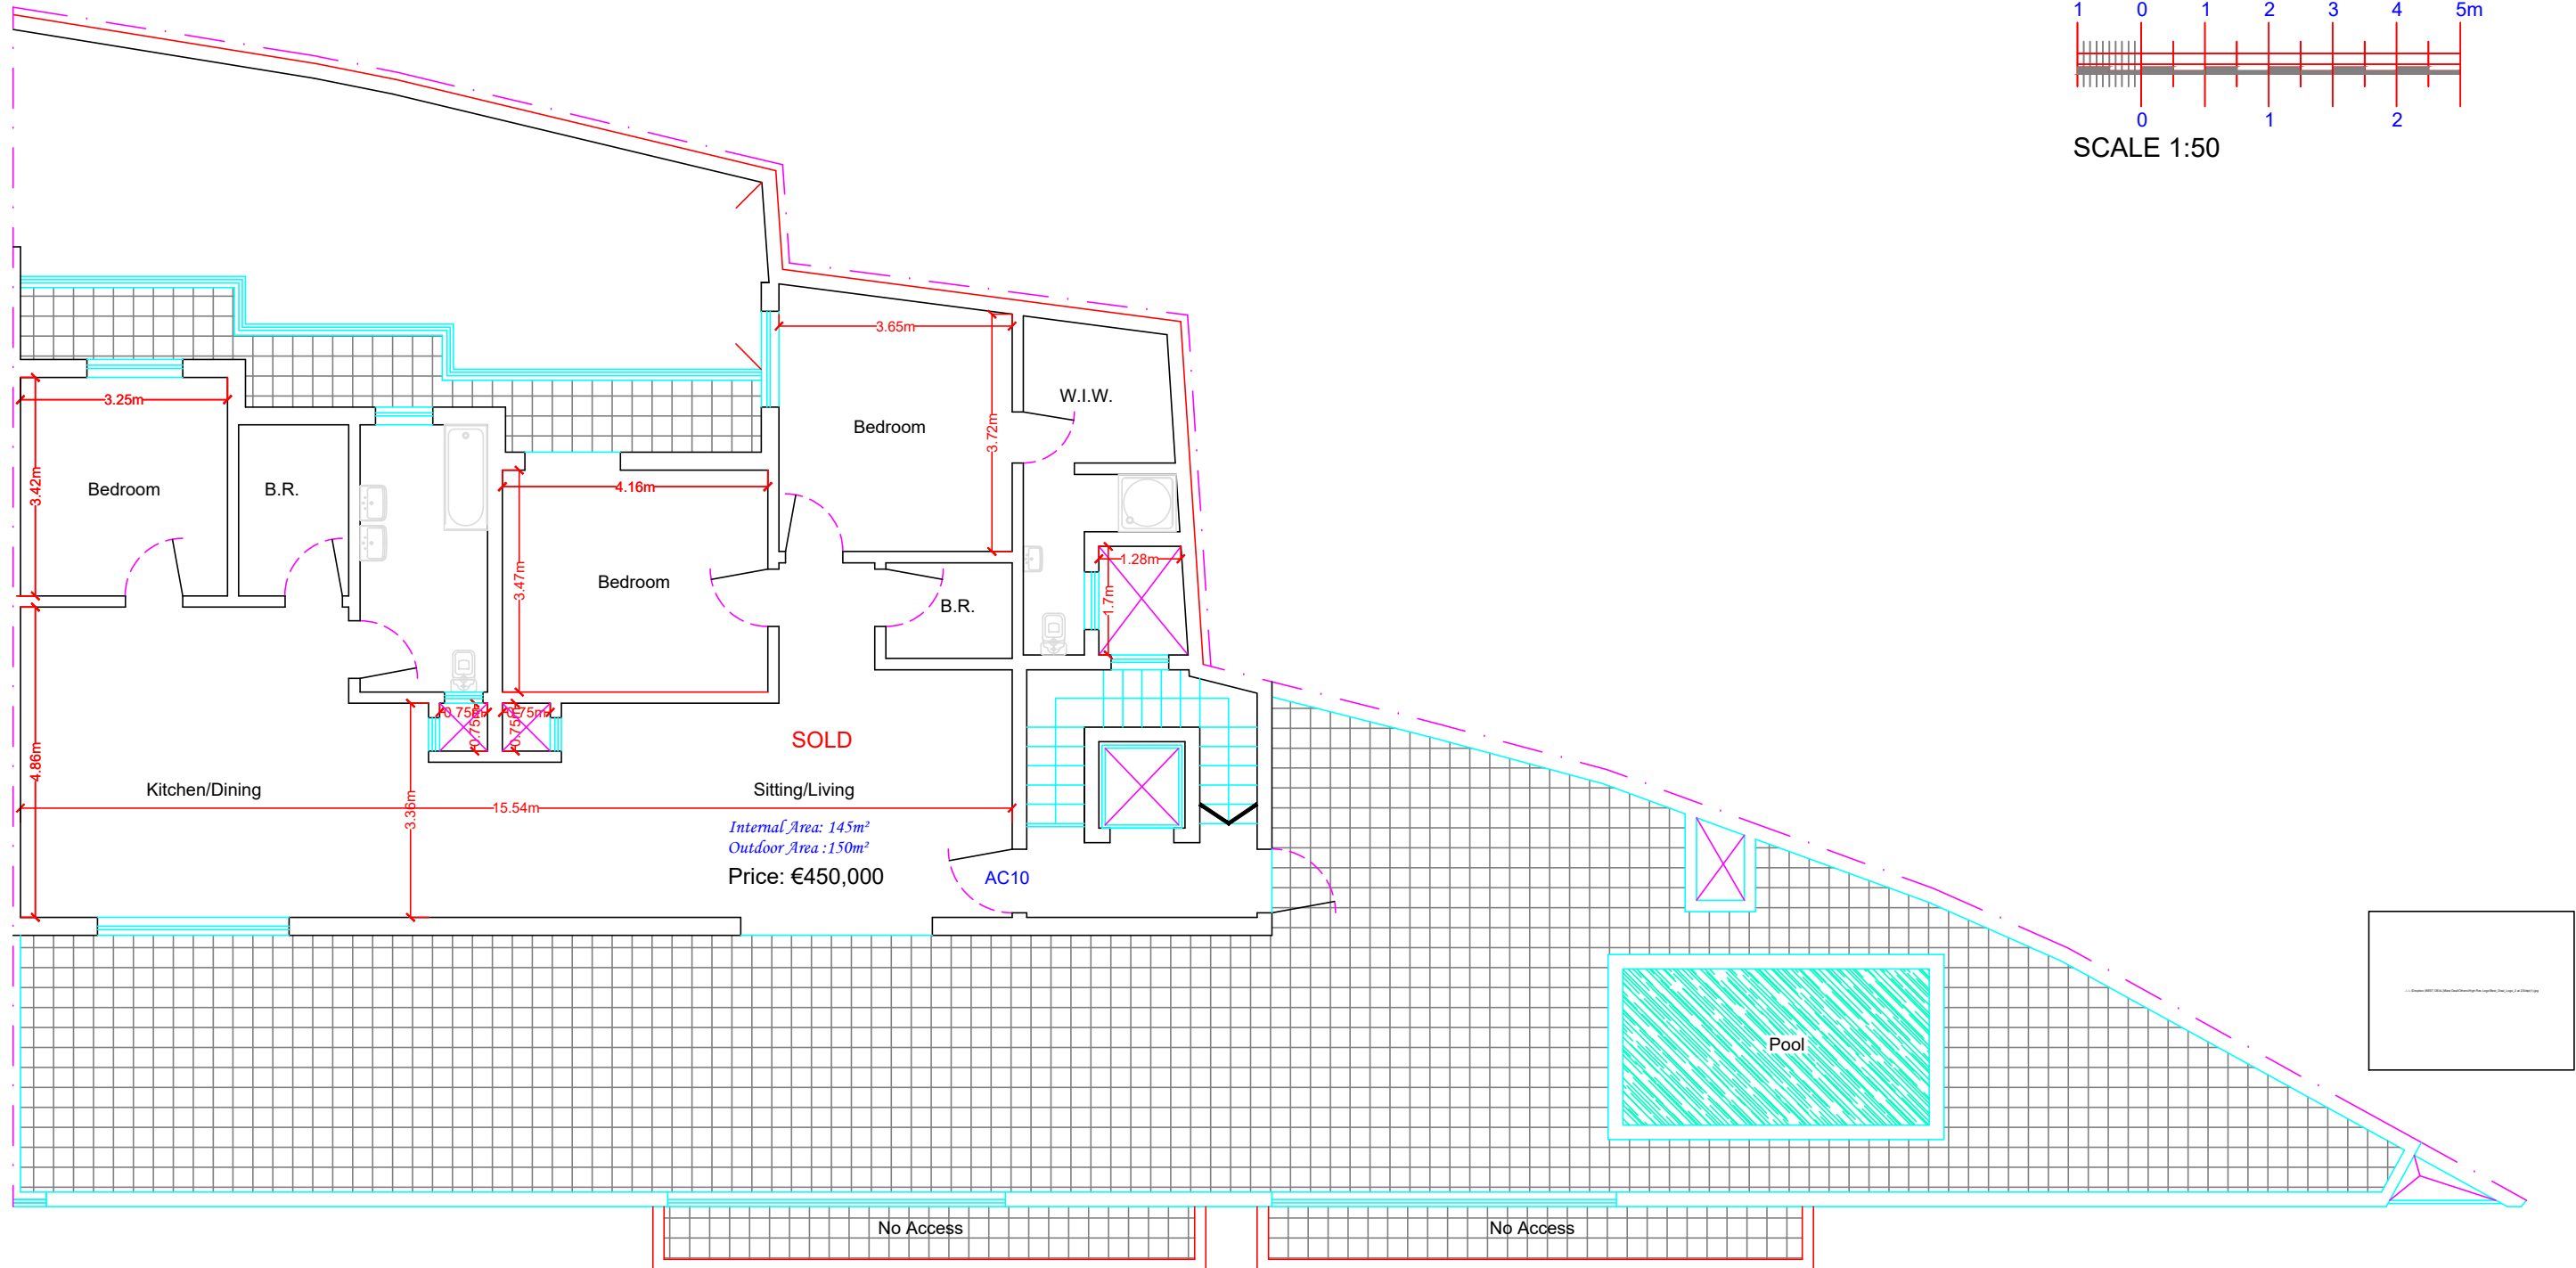

Proposed Level 1 - Upper Basement
Scale 1:100

SCALE 1:100

SCALE 1:50

Proposed Level 2 - Ground Floor

Scale 1:100

Proposed Level 3 - First Floor
Scale 1:100

SCALE 1:100

SCALE 1:50

Internal Area: 129m²
Outdoor Area: 22m²

Internal Area: 86m²
Outdoor Area: 12m²

Proposed Level 4 - Second Floor

Scale 1:100

SCALE 1:100

SCALE 1:50

Proposed Level 5 - Third Floor

Scale 1:100

SCALE 1:100

SCALE 1:50

Proposed Level 6 - Penthouse

Scale 1:100