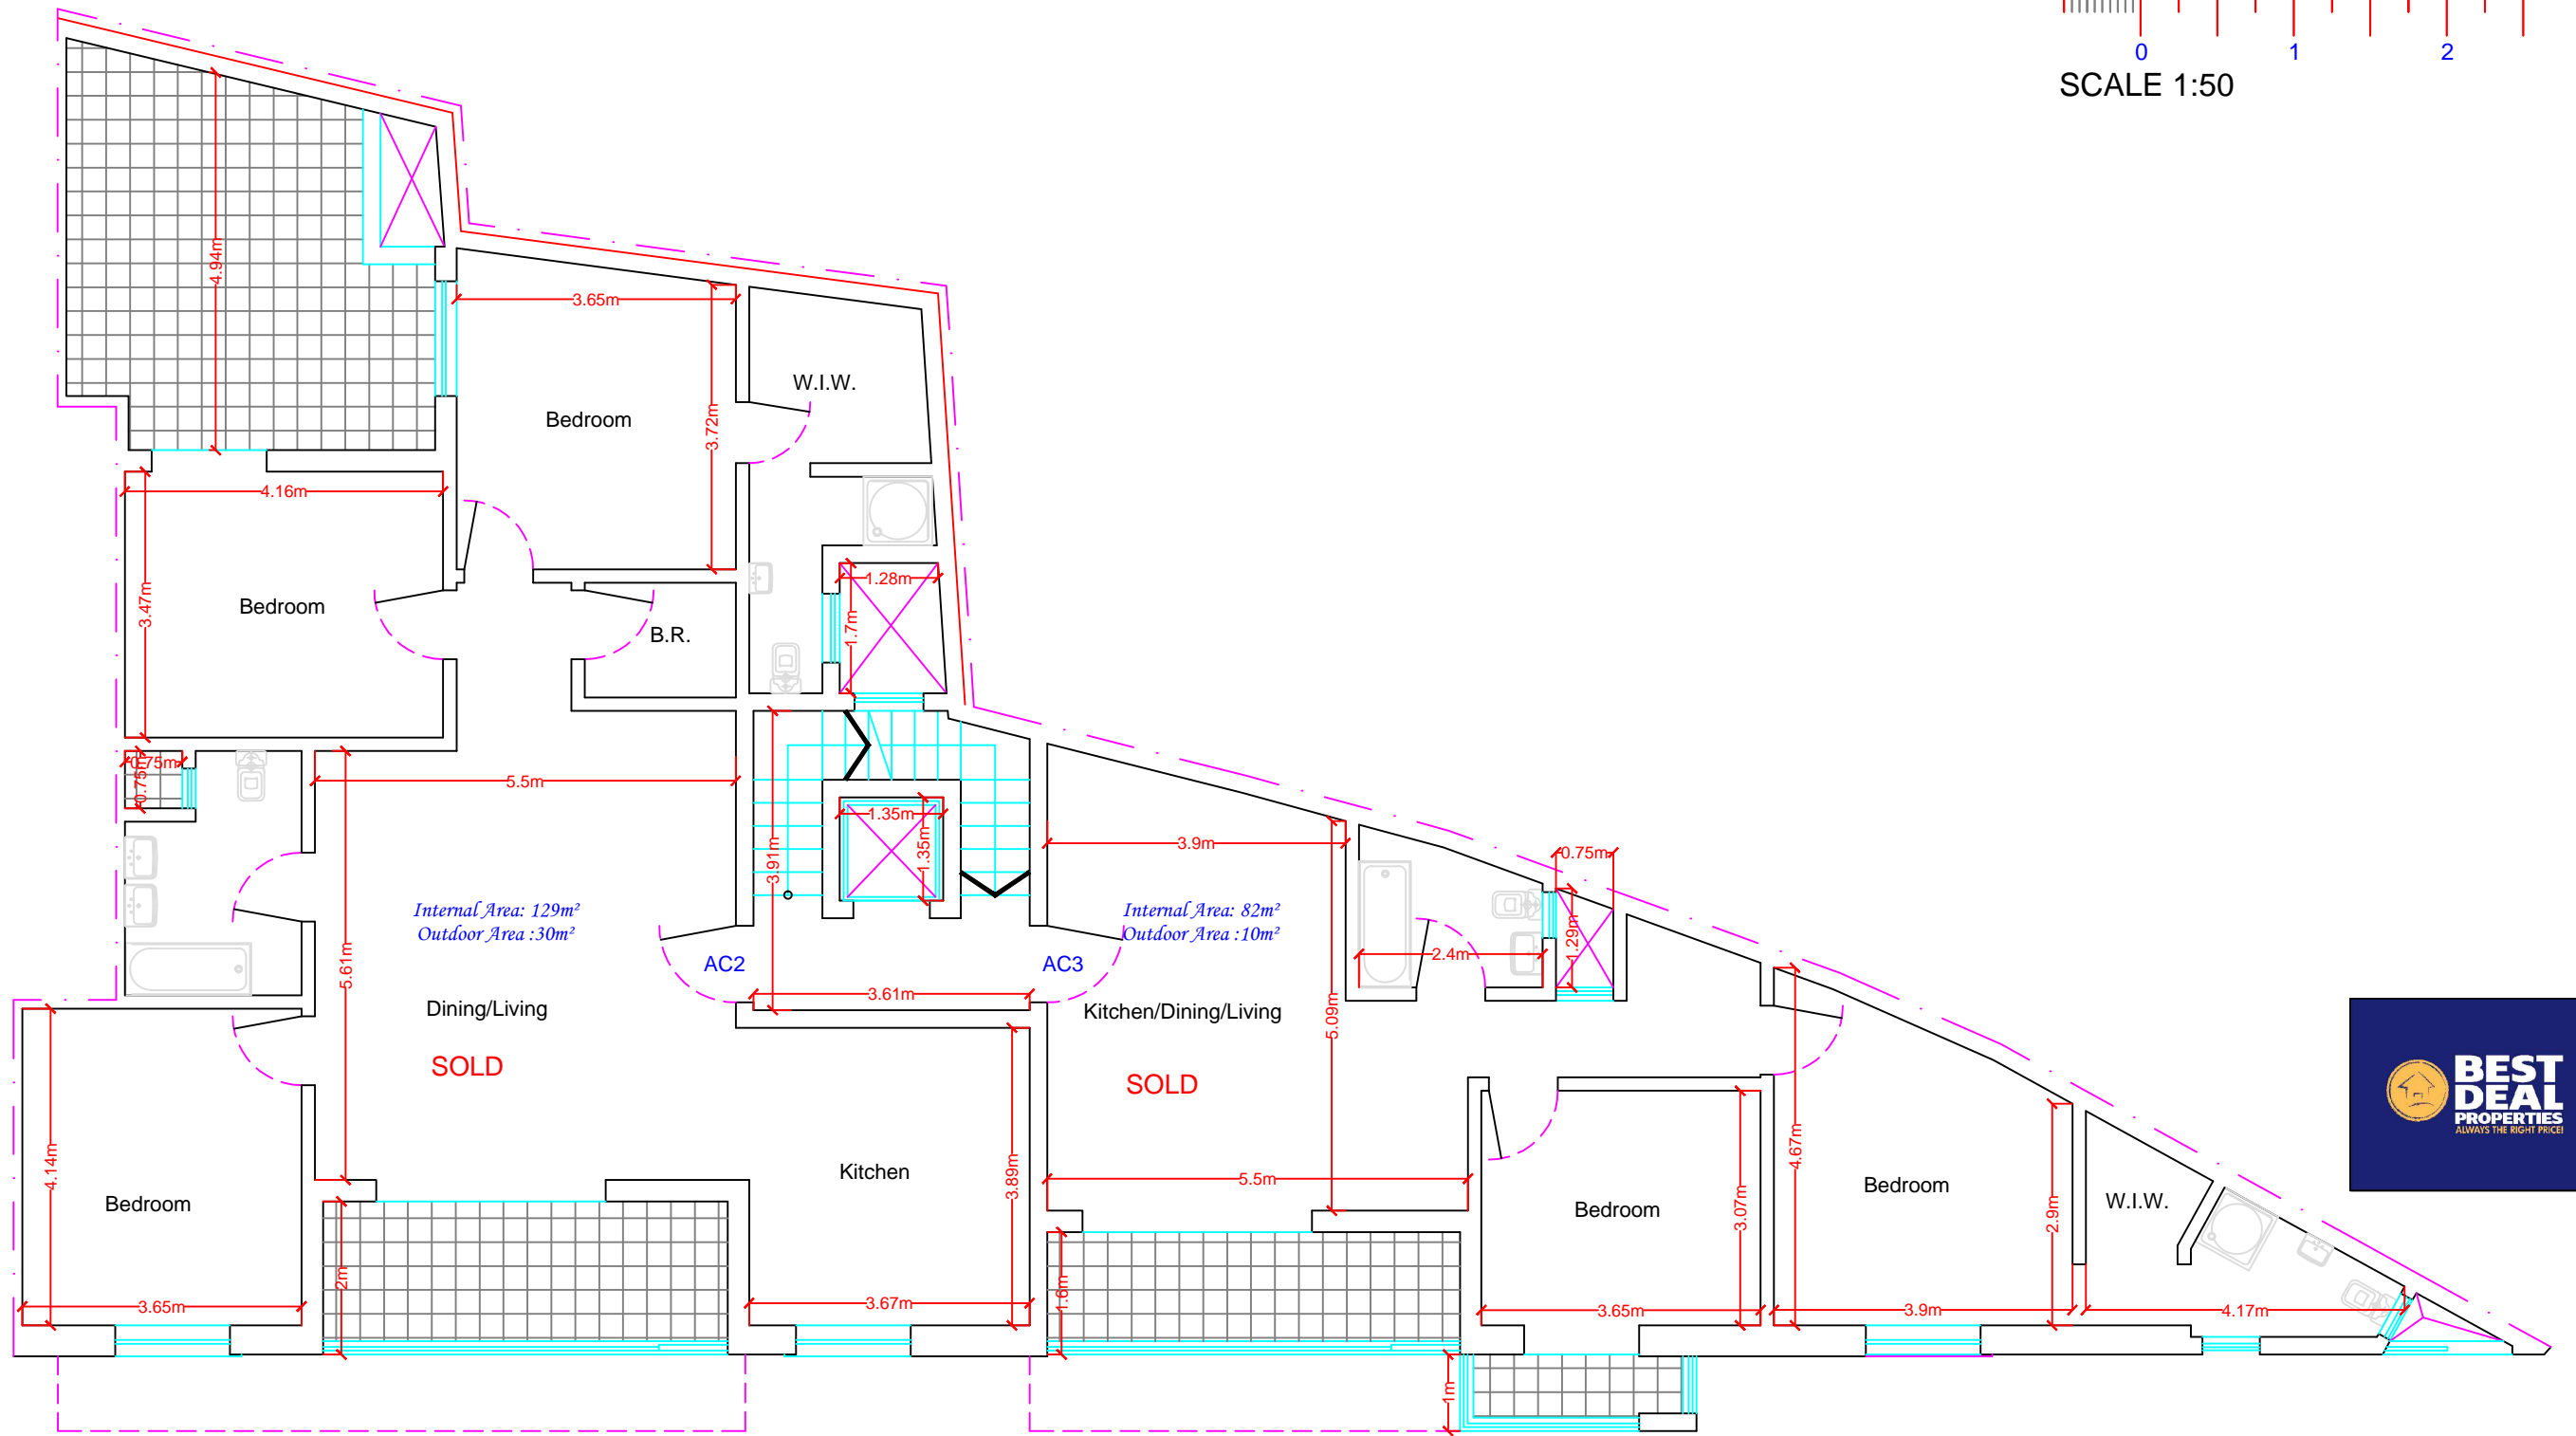

Proposed Level 1 - Upper Basement
Scale 1:100

SCALE 1:100

SCALE 1:50

Proposed Level 2 - Ground Floor

Scale 1:100

Proposed Level 3 - First Floor
Scale 1:100

SCALE 1:100

SCALE 1:50

Internal Area: 129m²
Outdoor Area: 22m²

Internal Area: 86m²
Outdoor Area: 12m²

Proposed Level 4 - Second Floor

Scale 1:100

SCALE 1:100

SCALE 1:50

Proposed Level 5 - Third Floor

Scale 1:100

SCALE 1:100

SCALE 1:50

Proposed Level 6 - Penthouse

Scale 1:100