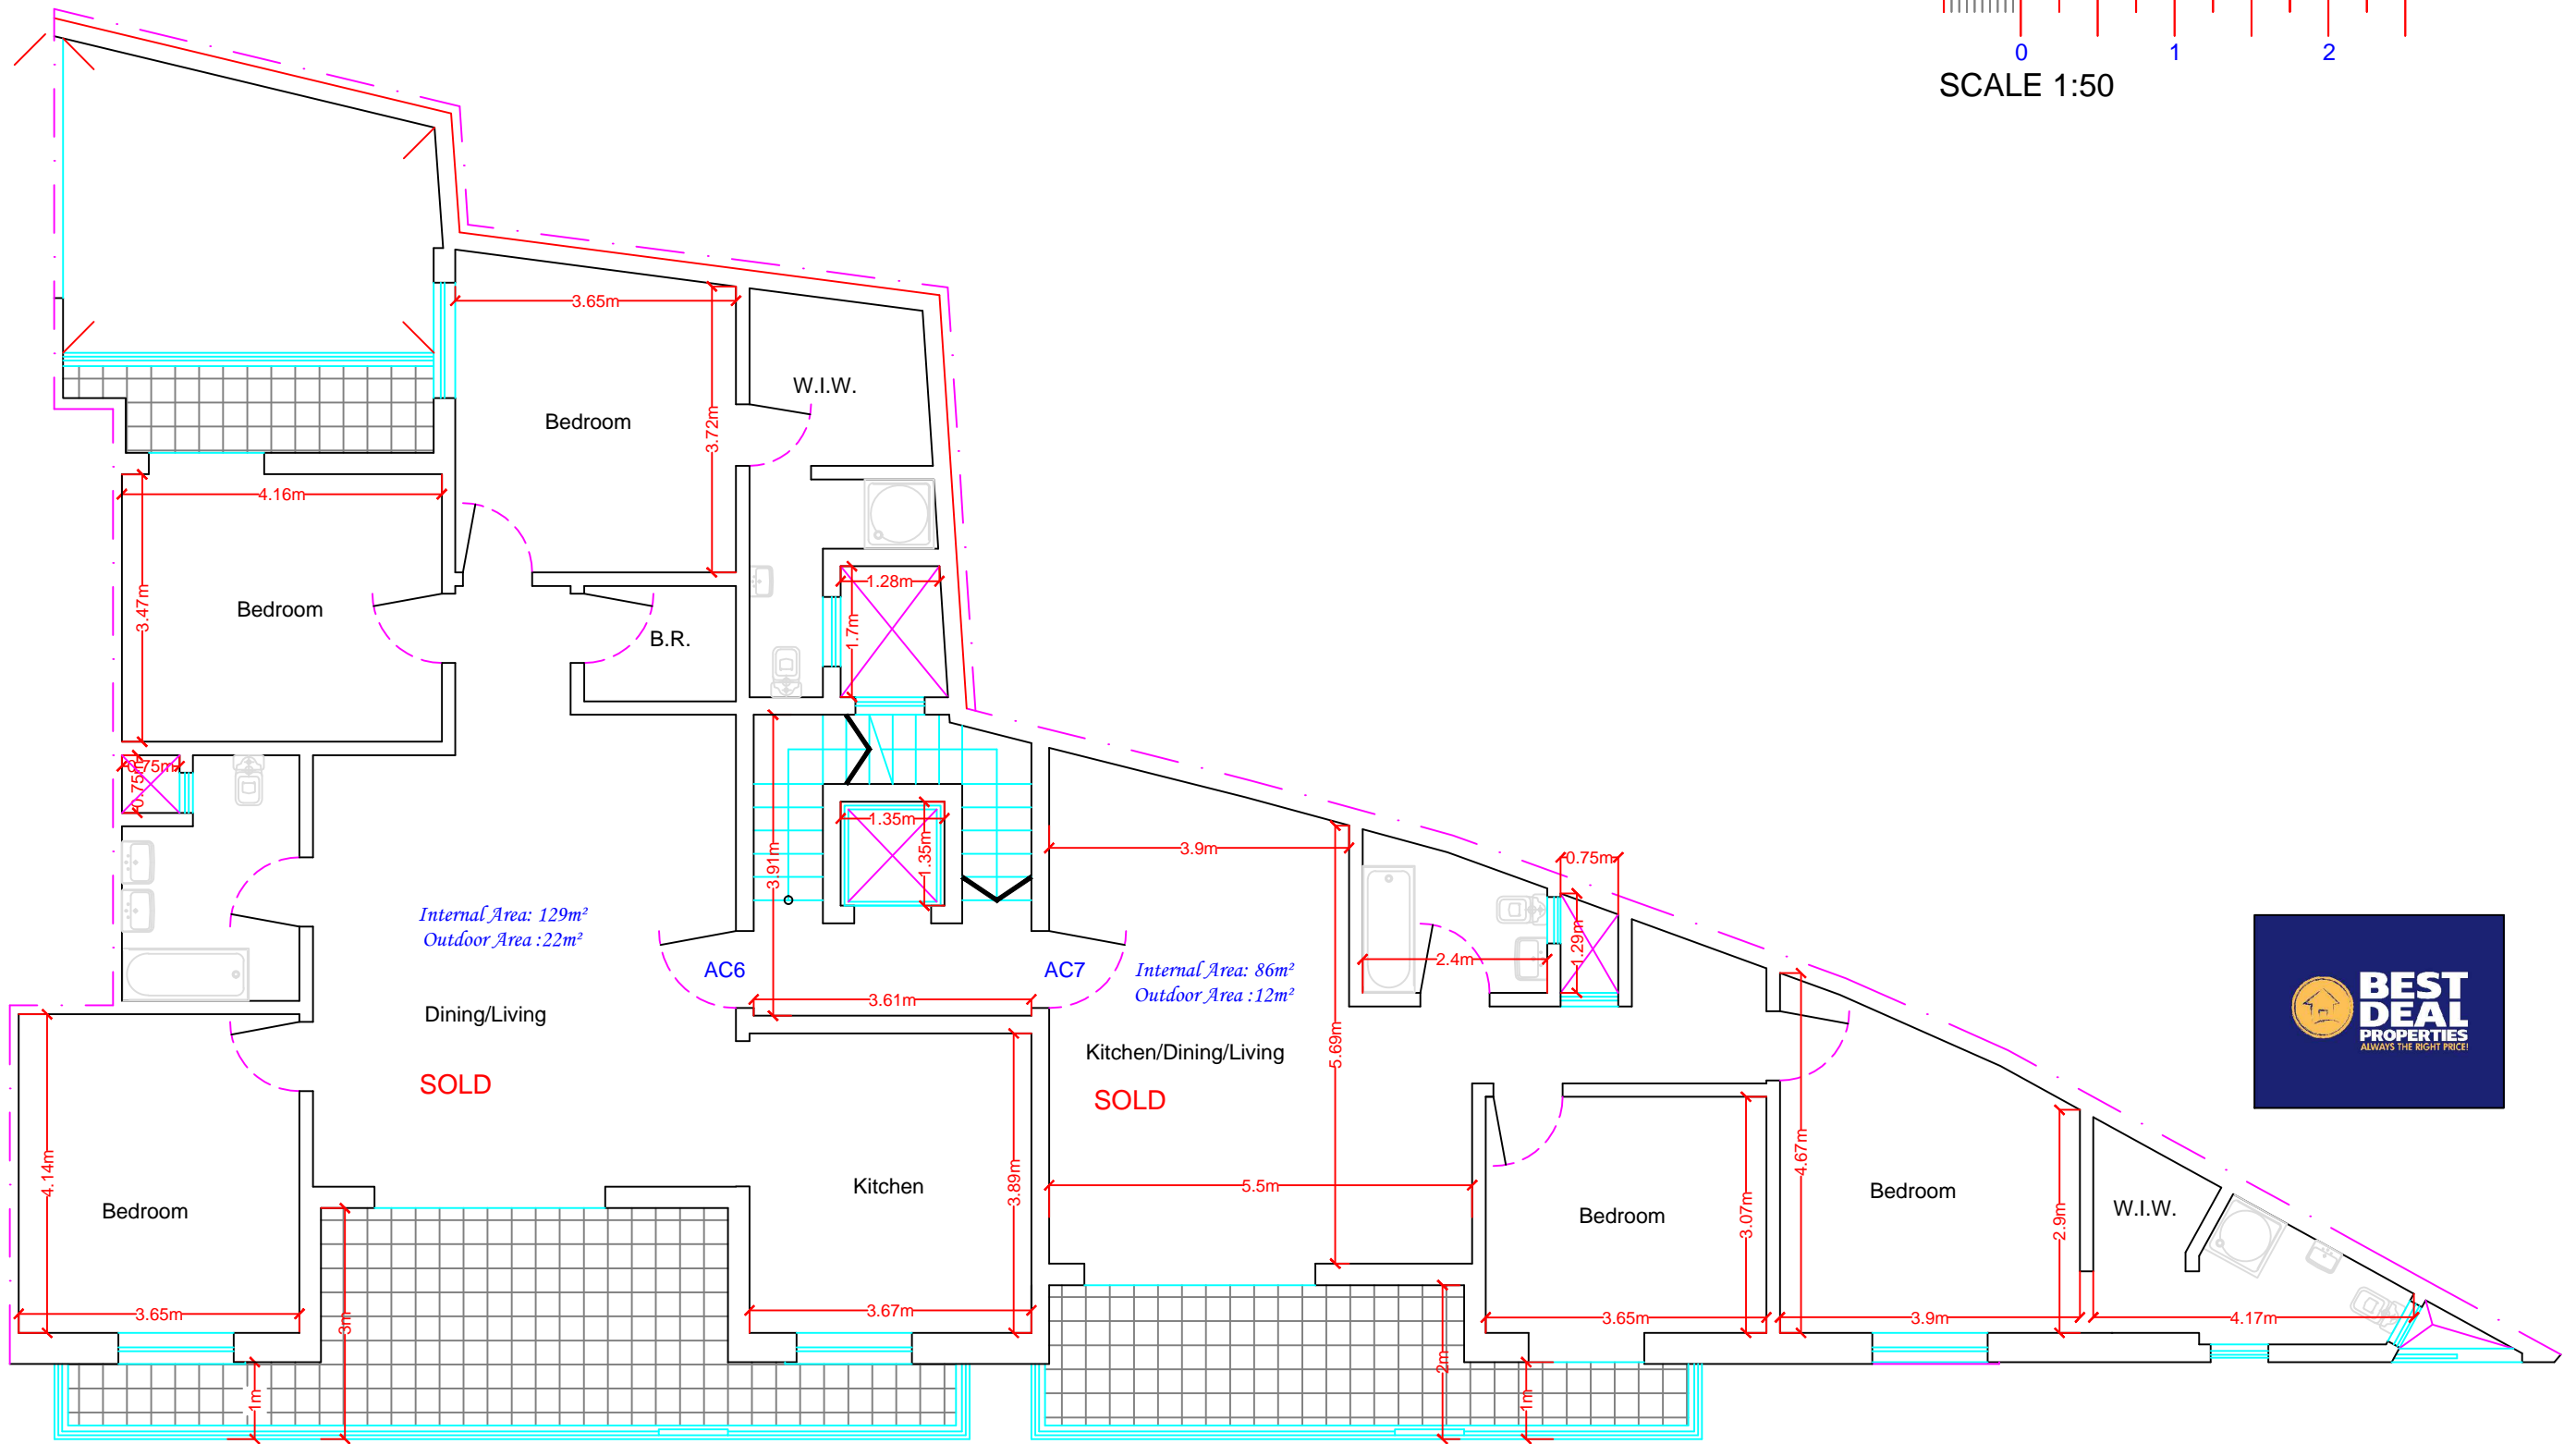

Proposed Level 1 - Upper Basement
Scale 1:100

SCALE 1:100

SCALE 1:50

Proposed Level 2 - Ground Floor

Scale 1:100

Proposed Level 3 - First Floor
Scale 1:100

SCALE 1:100

SCALE 1:50

Internal Area: 129m²
Outdoor Area: 22m²

Internal Area: 86m²
Outdoor Area: 12m²

Proposed Level 4 - Second Floor

Scale 1:100

SCALE 1:100

SCALE 1:50

Proposed Level 5 - Third Floor

Scale 1:100

SCALE 1:100

SCALE 1:50

Proposed Level 6 - Penthouse

Scale 1:100