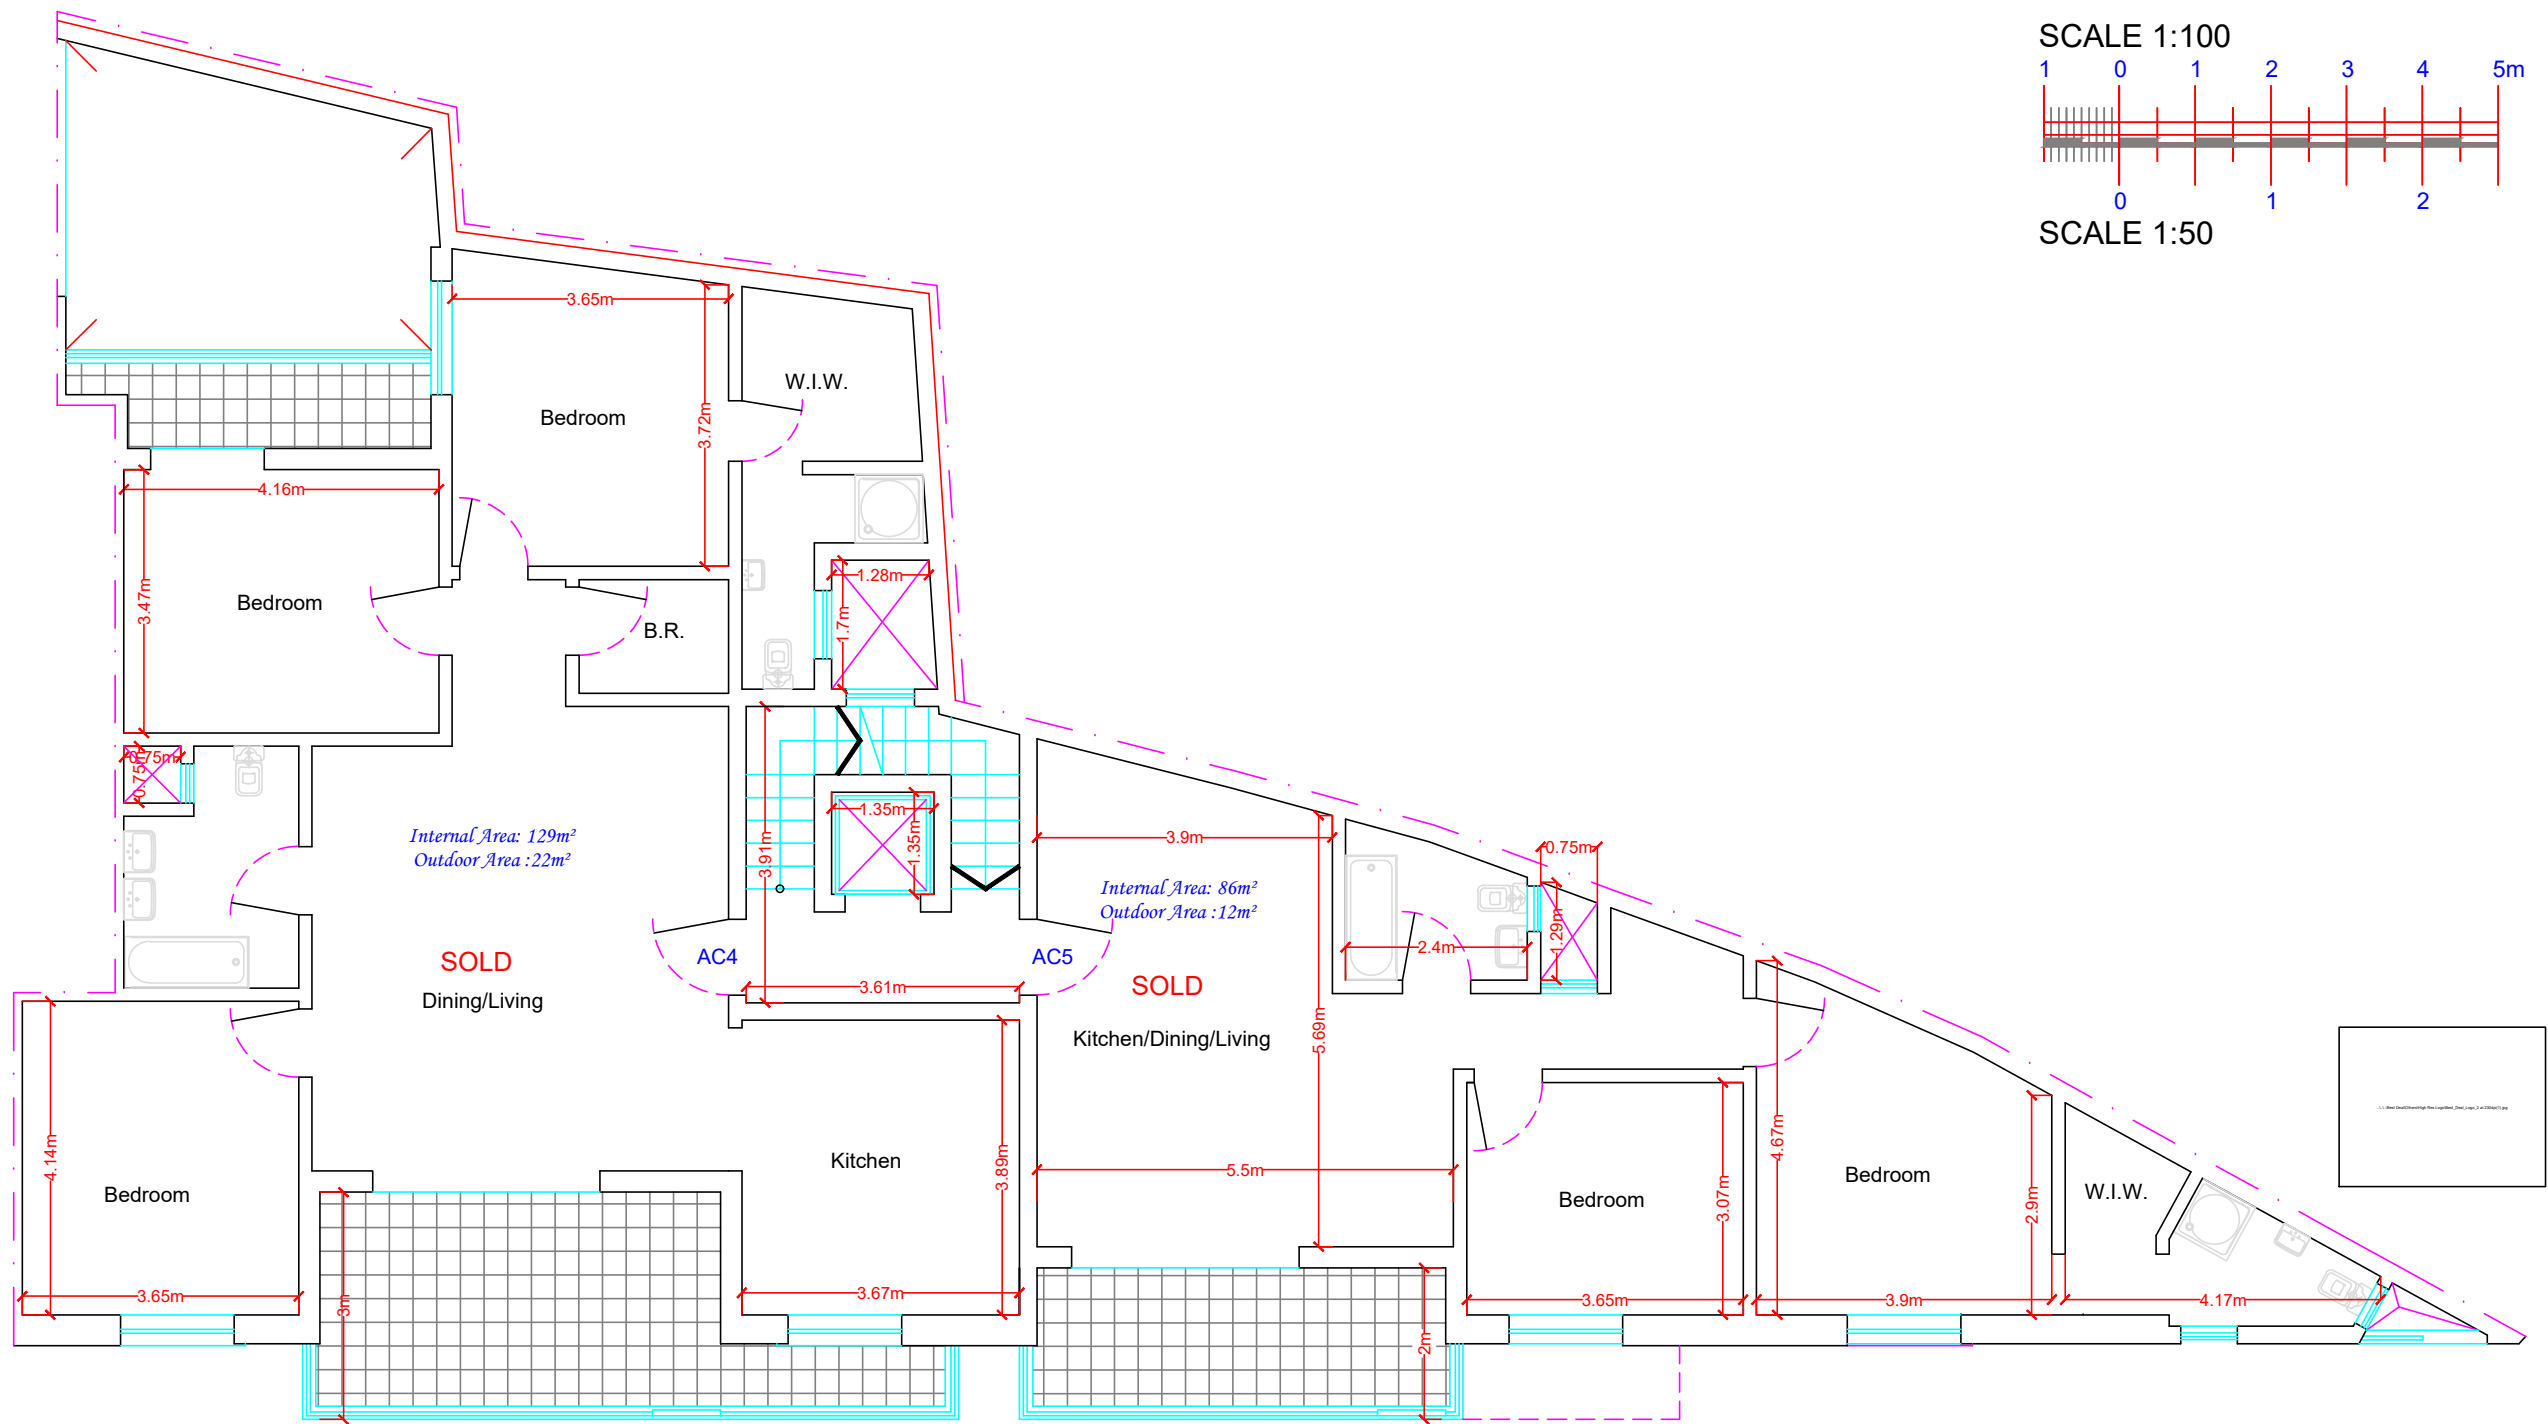

Proposed Level 1 - Upper Basement
Scale 1:100

SCALE 1:100

SCALE 1:50

Proposed Level 2 - Ground Floor

Scale 1:100

Proposed Level 3 - First Floor
Scale 1:100

SCALE 1:100

SCALE 1:50

Internal Area: 129m²
Outdoor Area: 22m²

Internal Area: 86m²
Outdoor Area: 12m²

Proposed Level 4 - Second Floor

Scale 1:100

SCALE 1:100

SCALE 1:50

Proposed Level 5 - Third Floor

Scale 1:100

SCALE 1:100

SCALE 1:50

Proposed Level 6 - Penthouse

Scale 1:100